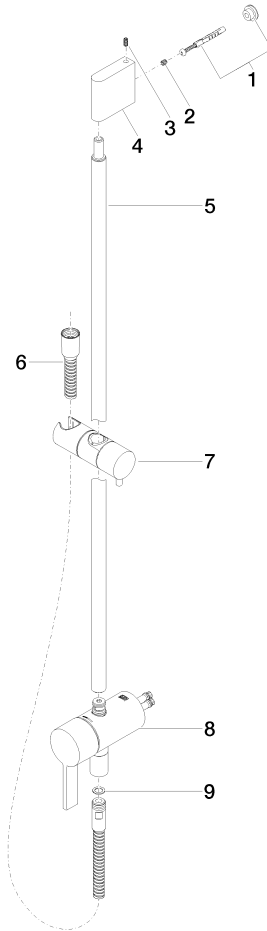

Concealed single-lever mixer with integrated shower connection with shower set without hand shower - Brushed Platinum

IMO

36 111 970

- metal shower hose 1750mm with integrated anti-twist protection
- slide bar
- Pipe diameter 18 mm

	Brushed Platinum	36 111 970-06
	Chrome	36 111 970-00
	Platinum	36 111 970-08
	Dark Chrome	36 111 970-19
	Brushed Light Gold	36 111 970-27
	Brushed Durabronze (23kt Gold)	36 111 970-28
	Matte Black	36 111 970-33
	Brushed Bronze	36 111 970-42
	Brushed Champagne (22kt Gold)	36 111 970-46
	Champagne (22kt Gold)	36 111 970-47
	Brushed Chrome	36 111 970-93
	Brushed Dark Platinum	36 111 970-99

Required miscellaneous

Concealed wall mounting - 35 050 970 90
 •max. recess depth 105 mm
 •min. recess depth 80 mm

Required miscellaneous

Hand shower - Brushed Platinum 28 017 979-06

Required miscellaneous

36 111 970

mm [Inches]

Certificates

Belgaqua_21-025- WRAS_2011027. LGA_29928.
27_1.

36 111 970

Spare parts list

No.	Item Number	Name	Quantity used	Delivery time
1	05 17 20 726 02 90	fixing set	1	2
2	09 31 11 049 90	pin	2	2
3	04 31 11 113 00 90	pin	2	2
4	08 17 97 054-06	holder	1	10
5	90 28 22 782 00-06	pipe	1	10
6	28 322 970-06	Metal shower hose 1/2" x 3/8" x 1750 mm - Brushed Platinum	1	2
7	12 580 970-06	Slide unit - Brushed Platinum	1	10
8	90 19 97 002 00-06	connection	1	10
9	90 14 20 026 00 90	seal	1	2