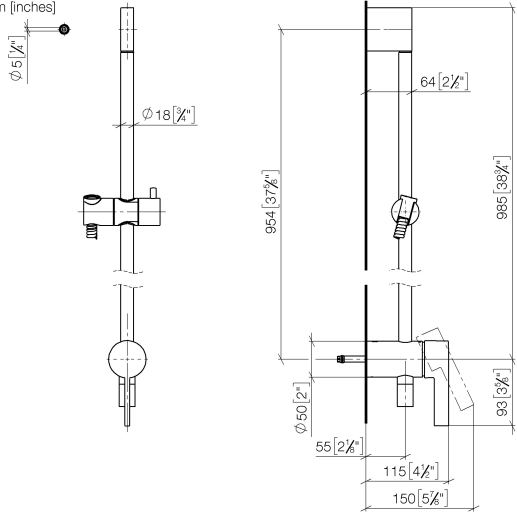

Concealed single-lever mixer with integrated shower connection with shower set without hand shower - Brushed Platinum

IMO

36 111 970

- metal shower hose 1750mm with integrated anti-twist protection
- slide bar
- Pipe diameter 18 mm

Required miscellaneous

Concealed wall mounting - 35 050 970 90
 •max. recess depth 105 mm
 •min. recess depth 80 mm

Required miscellaneous

Hand shower - Brushed Platinum 28 017 979-06

Required miscellaneous

36 111 970

mm [Inches]

Certificates

Belgaqua_21-025- WRAS_2011027. LGA_29928.
27_1.

36 111 970

Spare parts list

No.	Item Number	Name	Quantity used	Delivery time
1	05 17 20 726 02 90	fixing set	1	2
2	09 31 11 049 90	pin	2	2
3	04 31 11 113 00 90	pin	2	2
4	08 17 97 054-06	holder	1	10
5	90 28 22 782 00-06	pipe	1	10
6	28 322 970-06	Metal shower hose 1/2" x 3/8" x 1750 mm - Brushed Platinum	1	2
7	12 580 970-06	Slide unit - Brushed Platinum	1	10
8	90 19 97 002 00-06	connection	1	10
9	90 14 20 026 00 90	seal	1	2