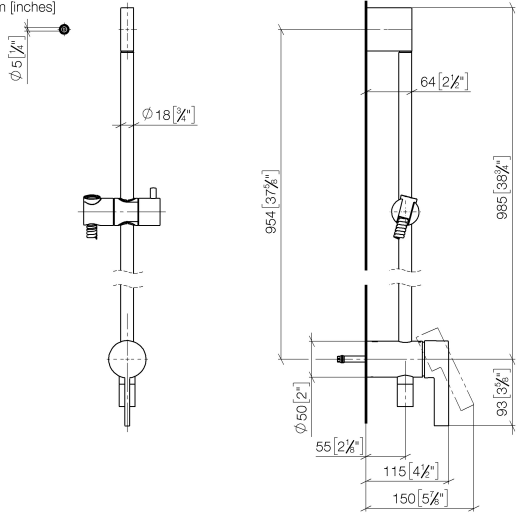

Concealed single-lever mixer with integrated shower connection with shower set without hand shower - Platinum

IMO

36 111 970

- metal shower hose 1750mm with integrated anti-twist protection
- slide bar
- Pipe diameter 18 mm

Concealed single-lever mixer with integrated shower connection with shower set without hand shower - Platinum

IMO

36 111 970

mm [Inches]

Certificates

Belgaqua_21-025- WRAS_2011027. LGA_29928.
27_1.

36 111 970

Spare parts list

No.	Item Number	Name	Quantity used	Delivery time
1	05 17 20 726 02 90	fixing set	1	2
2	09 31 11 049 90	pin	2	2
3	04 31 11 113 00 90	pin	2	2
4	08 17 97 054-08	holder	1	40
5	90 28 22 782 00-08	pipe	1	40
6	28 322 970-08	Metal shower hose 1/2" x 3/8" x 1750 mm - Platinum	1	40
7	12 580 970-08	Slide unit - Platinum	1	40
8	90 19 97 002 00-08	connection	1	40
9	90 14 20 026 00 90	seal	1	2