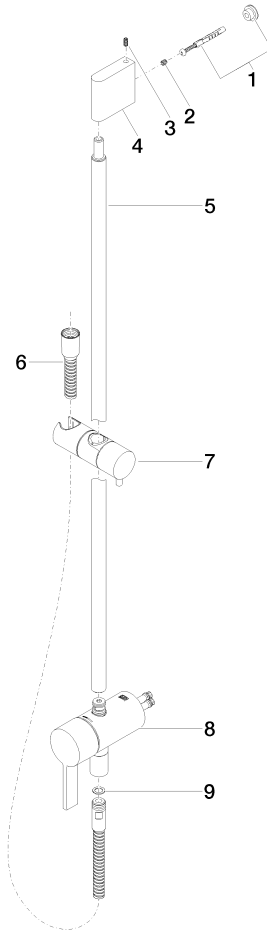

Concealed single-lever mixer with integrated shower connection with shower set without hand shower - Platinum

IMO

36 111 970

- metal shower hose 1750mm with integrated anti-twist protection
- slide bar
- Pipe diameter 18 mm

Required miscellaneous

	Concealed wall mounting - •max. recess depth 105 mm •min. recess depth 80 mm	35 050 970 90
---	---	---------------

Required miscellaneous

	Hand shower FlowReduce - Platinum	28 012 979-08 0010
---	--	--------------------

Concealed single-lever mixer with integrated shower connection with shower set without hand shower - Platinum

IMO

36 111 970

mm [Inches]

Certificates

Belgaqua_21-025- WRAS_2011027. LGA_29928.
27_1.

36 111 970

Spare parts list

No.	Item Number	Name	Quantity used	Delivery time
1	05 17 20 726 02 90	fixing set	1	2
2	09 31 11 049 90	pin	2	2
3	04 31 11 113 00 90	pin	2	2
4	08 17 97 054-08	holder	1	40
5	90 28 22 782 00-08	pipe	1	40
6	28 322 970-08	Metal shower hose 1/2" x 3/8" x 1750 mm - Platinum	1	40
7	12 580 970-08	Slide unit - Platinum	1	40
8	90 19 97 002 00-08	connection	1	40
9	90 14 20 026 00 90	seal	1	2