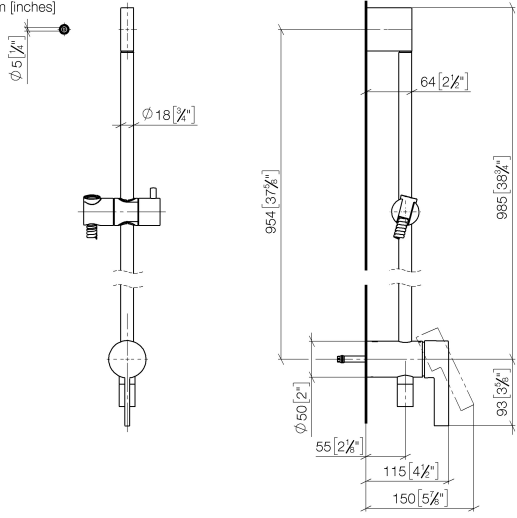

**Concealed single-lever mixer with integrated shower connection with shower set without hand shower - Dark Chrome**

IMO

36 111 970

- metal shower hose 1750mm with integrated anti-twist protection
- slide bar
- Pipe diameter 18 mm
- WRAS 2011027

This article does not include a hand shower!

Intrinsic protection against back flow.

Fits: IMO, LULU, MADISON, MEM, TARA, CL.1, LISSÉ, VAIA, META, CYO

	Dark Chrome	36 111 970-19
	Chrome	36 111 970-00
	Brushed Platinum	36 111 970-06
	Platinum	36 111 970-08
	Brushed Light Gold	36 111 970-27
	Brushed Durabronze (23kt Gold)	36 111 970-28
	Matte Black	36 111 970-33
	Brushed Bronze	36 111 970-42
	Brushed Champagne (22kt Gold)	36 111 970-46
	Champagne (22kt Gold)	36 111 970-47
	Brushed Chrome	36 111 970-93
	Brushed Dark Platinum	36 111 970-99

Concealed single-lever mixer with integrated shower connection with shower set without hand shower - Dark Chrome

IMO

36 111 970

mm [inches]

Concealed single-lever mixer with integrated shower connection with shower set without hand shower - Dark Chrome