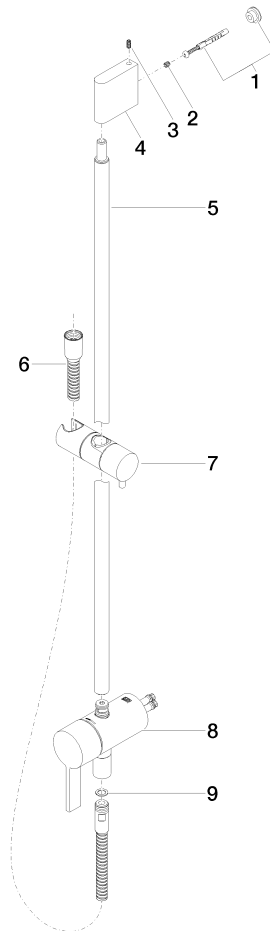

Concealed single-lever mixer with integrated shower connection with shower set without hand shower - Brushed Light Gold

IMO

36 111 970

- metal shower hose 1750mm with integrated anti-twist protection
- slide bar
- Pipe diameter 18 mm

	Brushed Light Gold	36 111 970-27
	Chrome	36 111 970-00
	Brushed Platinum	36 111 970-06
	Platinum	36 111 970-08
	Dark Chrome	36 111 970-19
	Brushed Durabronze (23kt Gold)	36 111 970-28
	Matte Black	36 111 970-33
	Brushed Bronze	36 111 970-42
	Brushed Champagne (22kt Gold)	36 111 970-46
	Champagne (22kt Gold)	36 111 970-47
	Brushed Chrome	36 111 970-93
	Brushed Dark Platinum	36 111 970-99

Required miscellaneous

- Concealed wall mounting -**
- min. recess depth 80 mm
 - max. recess depth 105 mm

35 050 970 90

Required miscellaneous

- Hand shower FlowReduce -
Brushed Light Gold**

28 018 979-27
0010

Concealed single-lever mixer with integrated shower connection with shower set without hand shower - Brushed Light Gold

IMO

36 111 970

mm [inches]

36 111 970

Spare parts list

No.	Item Number	Name	Quantity used	Delivery time
1	05 17 20 726 02 90	fixing set	1	2
2	09 31 11 049 90	pin	2	2
3	04 31 11 113 00 90	pin	2	2
4	08 17 97 054-27	holder	1	60
5	90 28 22 782 00-27	pipe	1	30
6	28 322 970-27	Metal shower hose 1/2" x 3/8" x 1750 mm - Brushed Light Gold	1	30
7	12 580 970-27	Slide unit - Brushed Light Gold	1	30
8	90 19 97 002 00-27	connection	1	30
9	90 14 20 026 00 90	seal	1	2