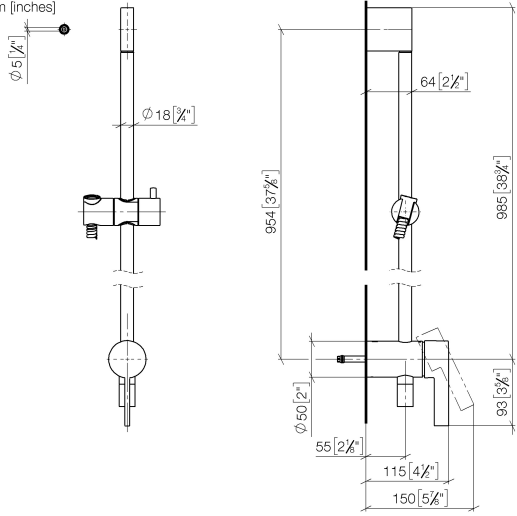

Concealed single-lever mixer with integrated shower connection with shower set without hand shower - Brushed Durabronz (23kt Gold)

IMO

36 111 970

- metal shower hose 1750mm with integrated anti-twist protection
- slide bar
- Pipe diameter 18 mm
- WRAS 2011027

Required miscellaneous

	Concealed wall mounting - •max. recess depth 105 mm •min. recess depth 80 mm	35 050 970 90
--	---	---------------

Required miscellaneous

	Hand shower - Brushed Durabronz (23kt Gold)	28 018 979-28
--	--	---------------

Required miscellaneous

	Hand shower FlowReduce - Brushed Durabronz (23kt Gold)	28 012 979-28 0010
--	---	--------------------

Required miscellaneous

	Hand shower FlowReduce - Brushed Durabronz (23kt Gold)	28 018 979-28 0010
--	---	--------------------

36 111 970

mm [Inches]

Certificates

Belgaqua_21-025- WRAS_2011027. LGA_29928.
27_1.

36 111 970

Spare parts list

No.	Item Number	Name	Quantity used	Delivery time
1	05 17 20 726 02 90	fixing set	1	2
2	09 31 11 049 90	pin	2	2
3	04 31 11 113 00 90	pin	2	2
4	08 17 97 054-28	holder	1	20
5	90 28 22 782 00-28	pipe	1	20
6	28 322 970-28	Metal shower hose 1/2" x 3/8" x 1750 mm - Brushed Durabronz (23kt Gold)	1	20
7	12 580 970-28	Slide unit - Brushed Durabronz (23kt Gold)	1	20
8	90 19 97 002 00-28	connection	1	20
9	90 14 20 026 00 90	seal	1	2