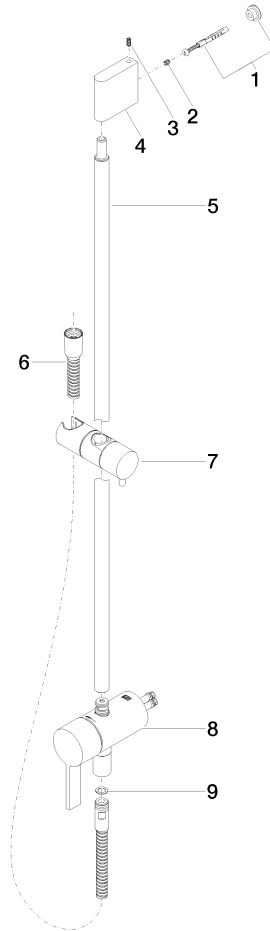

Concealed single-lever mixer with integrated shower connection with shower set without hand shower - Brushed Durabronz (23kt Gold)

IMO

36 111 970

- metal shower hose 1750mm with integrated anti-twist protection
- slide bar
- Pipe diameter 18 mm
- WRAS 2011027

Required miscellaneous

	Concealed wall mounting - •max. recess depth 105 mm •min. recess depth 80 mm	35 050 970 90
--	---	---------------

Required miscellaneous

	Hand shower - Brushed Durabronz (23kt Gold)	28 018 979-28
--	--	---------------

Required miscellaneous

	Hand shower - Brushed Durabronz (23kt Gold)	28 016 979-28
--	--	---------------

Required miscellaneous

	Hand shower - Brushed Durabronz (23kt Gold)	28 017 979-28
--	--	---------------

36 111 970

mm [Inches]

Certificates

Belgaqua_21-025- WRAS_2011027. LGA_29928.
27_1.

36 111 970

Spare parts list

No.	Item Number	Name	Quantity used	Delivery time
1	05 17 20 726 02 90	fixing set	1	2
2	09 31 11 049 90	pin	2	2
3	04 31 11 113 00 90	pin	2	2
4	08 17 97 054-28	holder	1	20
5	90 28 22 782 00-28	pipe	1	20
6	28 322 970-28	Metal shower hose 1/2" x 3/8" x 1750 mm - Brushed Durabronz (23kt Gold)	1	20
7	12 580 970-28	Slide unit - Brushed Durabronz (23kt Gold)	1	20
8	90 19 97 002 00-28	connection	1	20
9	90 14 20 026 00 90	seal	1	2