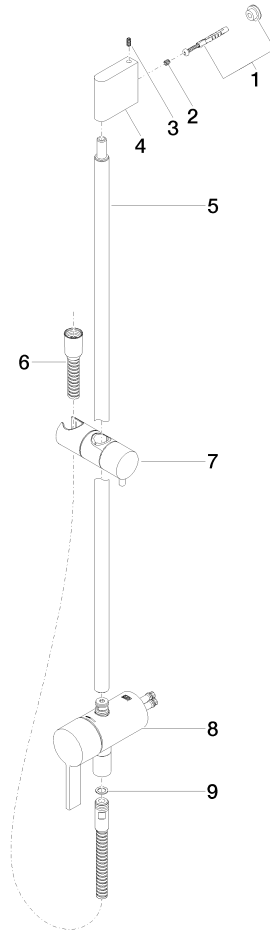

Concealed single-lever mixer with integrated shower connection with shower set without hand shower - Brushed Bronze

IMO

36 111 970

- metal shower hose 1750mm with integrated anti-twist protection
- slide bar
- Pipe diameter 18 mm
- WRAS 2011027

Required miscellaneous

Concealed wall mounting - 35 050 970 90
 •min. recess depth 80 mm
 •max. recess depth 105 mm

Required miscellaneous

Hand shower FlowReduce - 28 012 979-42
Brushed Bronze 0010

Required miscellaneous

Hand shower - Brushed Bronze 28 018 979-42

Required miscellaneous

Hand shower FlowReduce - 28 016 979-42
Brushed Bronze 0010

Required miscellaneous

Hand shower - Brushed Bronze 28 012 979-42

Concealed single-lever mixer with integrated shower connection with shower set without hand shower - Brushed Bronze

IMO

36 111 970

mm [inches]

36 111 970

Spare parts list

No.	Item Number	Name	Quantity used	Delivery time
1	05 17 20 726 02 90	fixing set	1	2
2	09 31 11 049 90	pin	2	2
3	04 31 11 113 00 90	pin	2	2
4	08 17 97 054-42	holder	1	60
5	90 28 22 782 00-42	pipe	1	30
6	28 322 970-42	Metal shower hose 1/2" x 3/8" x 1750 mm - Brushed Bronze	1	30
7	12 580 970-42	Slide unit - Brushed Bronze	1	30
8	90 19 97 002 00-42	connection	1	30
9	90 14 20 026 00 90	seal	1	2