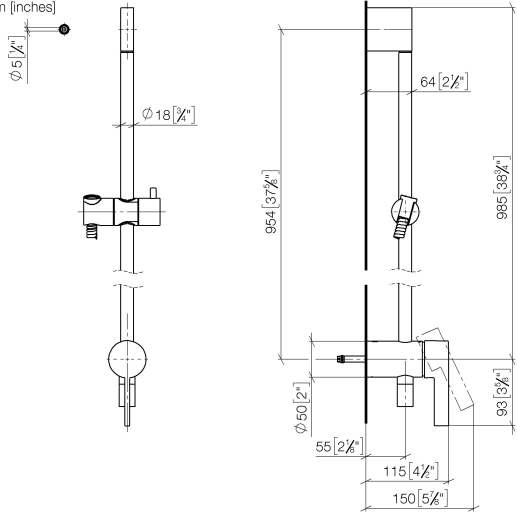

Concealed single-lever mixer with integrated shower connection with shower set without hand shower - Brushed Champagne (22kt Gold)

IMO

36 111 970

- metal shower hose 1750mm with integrated anti-twist protection
- slide bar
- Pipe diameter 18 mm
- WRAS 2011027

This article does not include a hand shower!
Intrinsic protection against back flow.

Fits: IMO, LULU, MADISON, MEM, TARA, CL.1, LISSÉ, VAIA, META, CYO

	Brushed Champagne (22kt Gold)	36 111 970-46
	Chrome	36 111 970-00
	Brushed Platinum	36 111 970-06
	Platinum	36 111 970-08
	Dark Chrome	36 111 970-19
	Brushed Light Gold	36 111 970-27
	Brushed Durabrass (23kt Gold)	36 111 970-28
	Matte Black	36 111 970-33
	Brushed Bronze	36 111 970-42
	Champagne (22kt Gold)	36 111 970-47
	Brushed Chrome	36 111 970-93
	Brushed Dark Platinum	36 111 970-99

Concealed single-lever mixer with integrated shower connection with shower set without hand shower - Brushed Champagne (22kt Gold)

IMO

36 111 970

mm [inches]

Concealed single-lever mixer with integrated shower connection with shower set without hand shower - Brushed Champagne (22kt Gold)

36 111 970

Parts for other finishes can be found here: [Chrome](#)

Spare parts list

No.	Item Number	Name	Quantity used	Delivery time
1	05 17 20 726 02 90	fixing set	1	2
2	09 31 11 049 90	pin	2	2
3	04 31 11 113 00 90	pin	2	2
4	08 17 97 054-46	holder	1	30
5	90 28 22 782 00-46	pipe	1	30
6	28 322 970-46	Metal shower hose 1/2" x 3/8" x 1750 mm - Brushed Champagne (22kt Gold)	1	30
7	12 580 970-46	Slide unit - Brushed Champagne (22kt Gold)	1	30
8	90 19 97 002 00-46	connection	1	30
9	90 14 20 026 00 90	seal	1	2