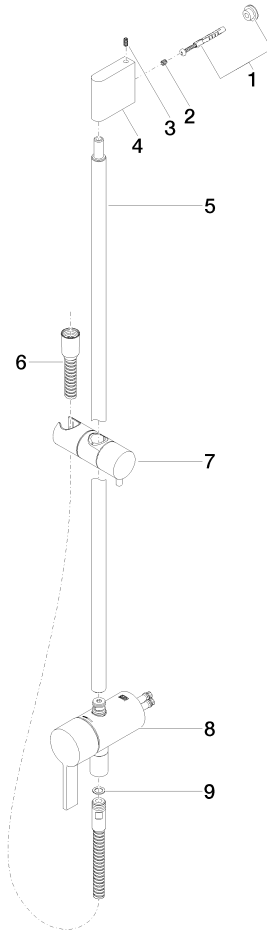

Concealed single-lever mixer with integrated shower connection with shower set without hand shower - Brushed Champagne (22kt Gold)

IMO

36 111 970

- metal shower hose 1750mm with integrated anti-twist protection
- slide bar
- Pipe diameter 18 mm
- WRAS 2011027

This article does not include a hand shower!
Intrinsic protection against back flow.

Fits: IMO, LULU, MADISON, MEM, TARA, CL.1, LISSÉ, VAIA, META, CYO

	Brushed Champagne (22kt Gold)	36 111 970-46
	Chrome	36 111 970-00
	Brushed Platinum	36 111 970-06
	Platinum	36 111 970-08
	Dark Chrome	36 111 970-19
	Brushed Light Gold	36 111 970-27
	Brushed Durabrass (23kt Gold)	36 111 970-28
	Matte Black	36 111 970-33
	Brushed Bronze	36 111 970-42
	Champagne (22kt Gold)	36 111 970-47
	Brushed Chrome	36 111 970-93
	Brushed Dark Platinum	36 111 970-99

Concealed single-lever mixer with integrated shower connection with shower set without hand shower - Brushed Champagne (22kt Gold)

IMO

36 111 970

mm [inches]

Concealed single-lever mixer with integrated shower connection with shower set without hand shower - Brushed Champagne (22kt Gold)

36 111 970

Parts for other finishes can be found here: [Chrome](#)

Spare parts list

No.	Item Number	Name	Quantity used	Delivery time
1	05 17 20 726 02 90	fixing set	1	2
2	09 31 11 049 90	pin	2	2
3	04 31 11 113 00 90	pin	2	2
4	08 17 97 054-46	holder	1	30
5	90 28 22 782 00-46	pipe	1	30
6	28 322 970-46	Metal shower hose 1/2" x 3/8" x 1750 mm - Brushed Champagne (22kt Gold)	1	30
7	12 580 970-46	Slide unit - Brushed Champagne (22kt Gold)	1	30
8	90 19 97 002 00-46	connection	1	30
9	90 14 20 026 00 90	seal	1	2