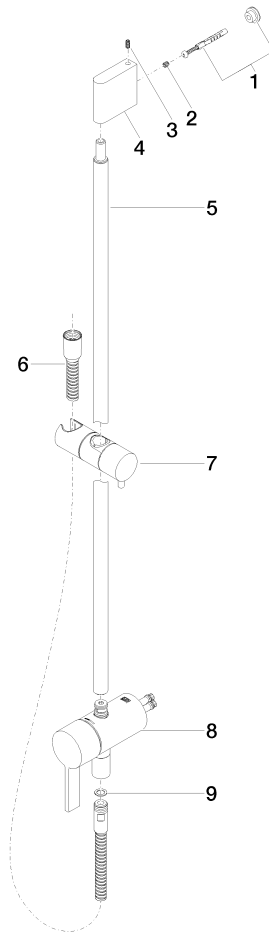

Concealed single-lever mixer with integrated shower connection with shower set without hand shower - Champagne (22kt Gold)

IMO

36 111 970

- metal shower hose 1750mm with integrated anti-twist protection
- slide bar
- Pipe diameter 18 mm
- WRAS 2011027

This article does not include a hand shower!

Intrinsic protection against back flow.

Fits: IMO, LULU, MADISON, MEM, TARA, CL.1, LISSÉ, VAIA, META, CYO

	Champagne (22kt Gold)	36 111 970-47
	Chrome	36 111 970-00
	Brushed Platinum	36 111 970-06
	Platinum	36 111 970-08
	Dark Chrome	36 111 970-19
	Brushed Light Gold	36 111 970-27
	Brushed Durabronze (23kt Gold)	36 111 970-28
	Matte Black	36 111 970-33
	Brushed Bronze	36 111 970-42
	Brushed Champagne (22kt Gold)	36 111 970-46
	Brushed Chrome	36 111 970-93
	Brushed Dark Platinum	36 111 970-99

Concealed single-lever mixer with integrated shower connection with shower set without hand shower - Champagne (22kt Gold)

IMO

36 111 970

mm [inches]

Concealed single-lever mixer with integrated shower connection with shower set without hand shower - Champagne (22kt Gold)

IMO

36 111 970

Parts for other finishes can be found here: [Chrome](#)

Spare parts list

No.	Item Number	Name	Quantity used	Delivery time
1	05 17 20 726 02 90	fixing set	1	2
2	09 31 11 049 90	pin	2	2
3	04 31 11 113 00 90	pin	2	2
4	08 17 97 054-47	holder	1	30
5	90 28 22 782 00-47	pipe	1	30
6	28 322 970-47	Metal shower hose 1/2" x 3/8" x 1750 mm - Champagne (22kt Gold)	1	30
7	12 580 970-47	Slide unit - Champagne (22kt Gold)	1	30
8	90 19 97 002 00-47	connection	1	30
9	90 14 20 026 00 90	seal	1	2