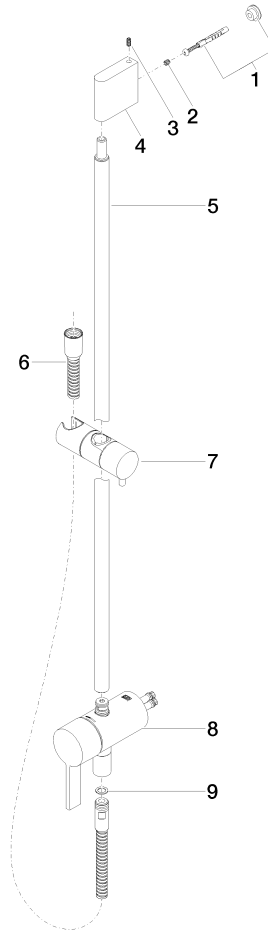

Concealed single-lever mixer with integrated shower connection with shower set without hand shower - Brushed Chrome

IMO

36 111 970

- metal shower hose 1750mm with integrated anti-twist protection
- slide bar
- Pipe diameter 18 mm
- WRAS 2011027

This article does not include a hand shower!

Intrinsic protection against back flow.

Fits: IMO, LULU, MADISON, MEM, TARA, CL.1, LISSÉ, VAIA, META, CYO

	Brushed Chrome	36 111 970-93
	Chrome	36 111 970-00
	Brushed Platinum	36 111 970-06
	Platinum	36 111 970-08
	Dark Chrome	36 111 970-19
	Brushed Light Gold	36 111 970-27
	Brushed Durabronze (23kt Gold)	36 111 970-28
	Matte Black	36 111 970-33
	Brushed Bronze	36 111 970-42
	Brushed Champagne (22kt Gold)	36 111 970-46
	Champagne (22kt Gold)	36 111 970-47
	Brushed Dark Platinum	36 111 970-99

Concealed single-lever mixer with integrated shower connection with shower set without hand shower - Brushed Chrome

IMO

36 111 970

mm [Inches]

Certificates

Belgaqua_21-025- WRAS_2011027. LGA_29928.
27_1.

Concealed single-lever mixer with integrated shower connection with shower set without hand shower - Brushed Chrome

IMO

36 111 970

Parts for other finishes can be found here: [Chrome](#)

Spare parts list

No.	Item Number	Name	Quantity used	Delivery time
1	05 17 20 726 02 90	fixing set	1	2
2	09 31 11 049 90	pin	2	2
3	04 31 11 113 00 90	pin	2	2
4	08 17 97 054-93	holder	1	20
5	90 28 22 782 00-93	pipe	1	20
6	28 322 970-93	Metal shower hose 1/2" x 3/8" x 1750 mm - Brushed Chrome	1	20
7	12 580 970-93	Slide unit - Brushed Chrome	1	20
8	90 19 97 002 00-93	connection	1	20
9	90 14 20 026 00 90	seal	1	2