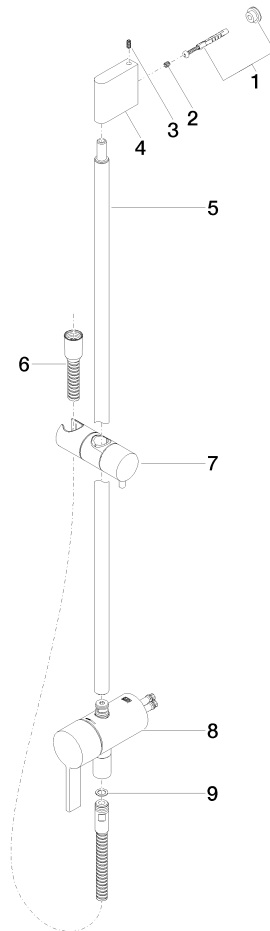

Concealed single-lever mixer with integrated shower connection with shower set without hand shower - Brushed Dark Platinum

IMO

36 111 970

- metal shower hose 1750mm with integrated anti-twist protection
- slide bar
- Pipe diameter 18 mm

Required miscellaneous

	Concealed wall mounting - •max. recess depth 105 mm •min. recess depth 80 mm	35 050 970 90
--	---	---------------

Required miscellaneous

	Hand shower FlowReduce - Brushed Dark Platinum	28 012 979-99 0010
--	---	-----------------------

	Hand shower - Brushed Dark Platinum	28 012 979-99
--	--	---------------

Required miscellaneous

	Hand shower FlowReduce - Brushed Dark Platinum	28 018 979-99 0010
--	---	-----------------------

Concealed single-lever mixer with integrated shower connection with shower set without hand shower - Brushed Dark Platinum

IMO

36 111 970

mm [Inches]

Certificates

Belgaqua_21-025- WRAS_2011027. LGA_29928.
27_1.

36 111 970

Spare parts list

No.	Item Number	Name	Quantity used	Delivery time
1	05 17 20 726 02 90	fixing set	1	2
2	09 31 11 049 90	pin	2	2
3	04 31 11 113 00 90	pin	2	2
4	08 17 97 054-99	holder	1	30
5	90 28 22 782 00-99	pipe	1	30
6	28 322 970-99	Metal shower hose 1/2" x 3/8" x 1750 mm - Brushed Dark Platinum	1	2
7	12 580 970-99	Slide unit - Brushed Dark Platinum	1	30
8	90 19 97 002 00-99	connection	1	30
9	90 14 20 026 00 90	seal	1	2