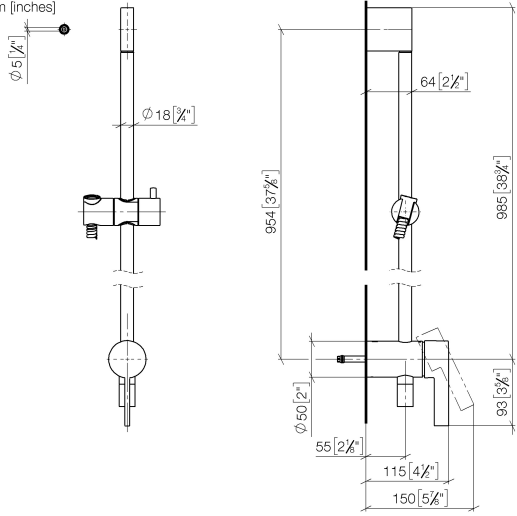

Concealed single-lever mixer with integrated shower connection with shower set without hand shower - Brushed Dark Platinum

IMO

36 111 970

- metal shower hose 1750mm with integrated anti-twist protection
- slide bar
- Pipe diameter 18 mm

Required miscellaneous

	Concealed wall mounting - •max. recess depth 105 mm •min. recess depth 80 mm	35 050 970 90
--	---	---------------

Required miscellaneous

	Hand shower FlowReduce - Brushed Dark Platinum	28 012 979-99 0010
--	---	-----------------------

	Hand shower - Brushed Dark Platinum	28 012 979-99
--	--	---------------

Required miscellaneous

	Hand shower FlowReduce - Brushed Dark Platinum	28 018 979-99 0010
--	---	-----------------------

Concealed single-lever mixer with integrated shower connection with shower set without hand shower - Brushed Dark Platinum

IMO

36 111 970

mm [Inches]

Certificates

Belgaqua_21-025- WRAS_2011027. LGA_29928.
27_1.

36 111 970

Spare parts list

No.	Item Number	Name	Quantity used	Delivery time
1	05 17 20 726 02 90	fixing set	1	2
2	09 31 11 049 90	pin	2	2
3	04 31 11 113 00 90	pin	2	2
4	08 17 97 054-99	holder	1	30
5	90 28 22 782 00-99	pipe	1	30
6	28 322 970-99	Metal shower hose 1/2" x 3/8" x 1750 mm - Brushed Dark Platinum	1	2
7	12 580 970-99	Slide unit - Brushed Dark Platinum	1	30
8	90 19 97 002 00-99	connection	1	30
9	90 14 20 026 00 90	seal	1	2