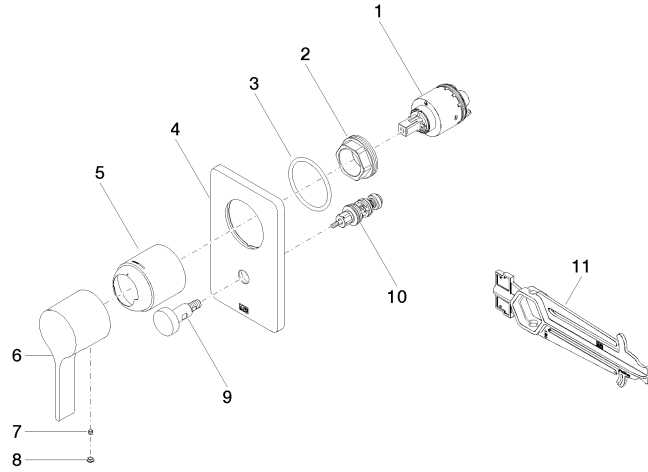

LULU Concealed single-lever mixer with diverter - Brushed Platinum

36 122 710

- automatic diverter
- cover plate 150 x 90 mm

	Brushed Platinum	36 122 710-06
	Chrome	36 122 710-00

Required miscellaneous

- Concealed single-lever mixer -** 35 020 970 90
- max. recess depth 105 mm
 - min. recess depth 80 mm

LULU Concealed single-lever mixer with diverter - Brushed Platinum

36 122 710

mm [inches]

Flow rate chart

Codes & Standards

DIN 4109

ISO 3822

Ü-Zeichen

LULU Concealed single-lever mixer with diverter - Brushed Platinum

36 122 710

Certificates

LGA_29

LULU Concealed single-lever mixer with diverter - Brushed Platinum

36 122 710

LULU Concealed single-lever mixer with diverter - Brushed Platinum