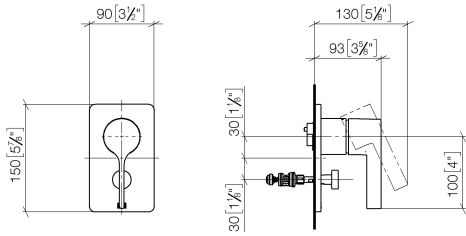

LULU Concealed single-lever mixer with diverter - Brushed Platinum

36 122 710

- automatic diverter
- cover plate 150 x 90 mm

	Brushed Platinum	36 122 710-06
	Chrome	36 122 710-00

Required miscellaneous

- Concealed single-lever mixer -** 35 020 970 90
- max. recess depth 105 mm
 - min. recess depth 80 mm

LULU Concealed single-lever mixer with diverter - Brushed Platinum

36 122 710

mm [inches]

Flow rate chart

Codes & Standards

DIN 4109

ISO 3822

Ü-Zeichen

LULU Concealed single-lever mixer with diverter - Brushed Platinum

36 122 710

Certificates

LGA_29

LULU Concealed single-lever mixer with diverter - Brushed Platinum

36 122 710

LULU Concealed single-lever mixer with diverter - Brushed Platinum