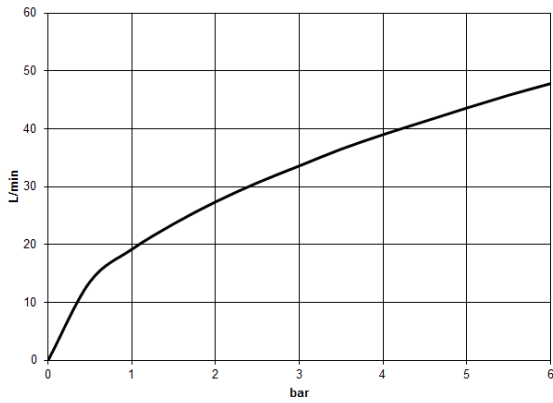

LULU Concealed single-lever mixer with diverter - Brushed Platinum

36 122 710

- automatic diverter
- cover plate 150 x 90 mm

	Brushed Platinum	36 122 710-06
	Chrome	36 122 710-00

Required miscellaneous

- Concealed single-lever mixer -** 35 020 970 90
- max. recess depth 105 mm
 - min. recess depth 80 mm

LULU Concealed single-lever mixer with diverter - Brushed Platinum

36 122 710

mm [inches]

Flow rate chart

Codes & Standards

DIN 4109

ISO 3822

Ü-Zeichen