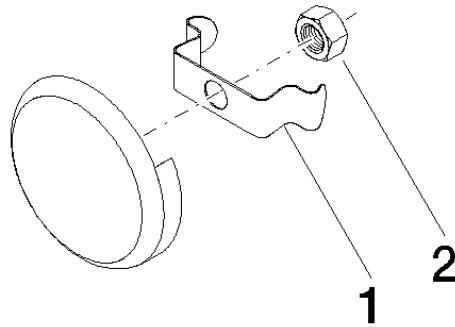

36 150 970

- rosette Ø 70 mm
- Exposed trim parts**
- for bath inlet with pop-up waste and overflow (35 247 970 90 or 35 246 970 90)**
- Exposed trim parts
- for bath inlet with pop-up waste and overflow (35 247 970 90 or 35 246 970 90)

Required miscellaneous

Vacuum breaker -

35 150 970 90

36 150 970

mm [inches]

36 150 970

Spare parts list

No.	Item Number	Name	Quantity used	Delivery time
2	09 23 10 026 90	nut	1.00	2
1	08 16 02 500 90	spring	1.00	2