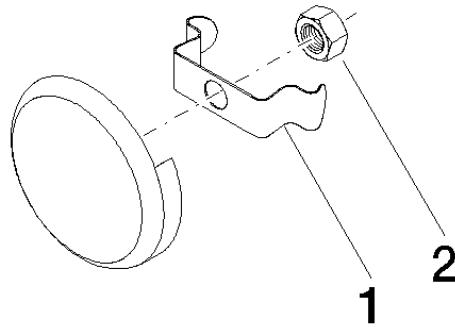

Vacuum breaker - Platinum

---

36 150 970

Spare parts list

No.	Item Number	Name	Quantity used	Delivery time
1	08 16 02 500 90	spring	1	2
2	09 23 10 026 90	nut	1	2