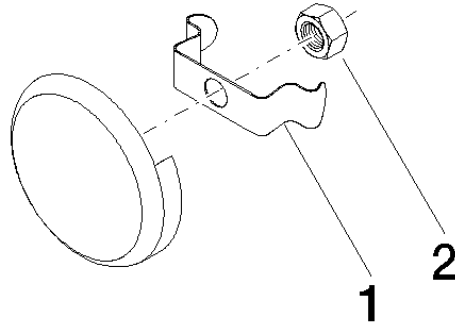

Vacuum breaker - Durabron (23kt Gold)

36 150 970

- rosette Ø 70 mm
- Exposed trim parts**
- for bath inlet with pop-up waste and overflow (35 247 970 90 or 35 246 970 90)**
- Exposed trim parts
- for bath inlet with pop-up waste and overflow (35 247 970 90 or 35 246 970 90)

Required miscellaneous

Vacuum breaker -

35 150 970 90

Vacuum breaker - Durabronz (23kt Gold)

36 150 970

mm [inches]

Vacuum breaker - Durabronz (23kt Gold)

36 150 970

Spare parts list

No.	Item Number	Name	Quantity used	Delivery time
1	08 16 02 500 90	spring	1	2
2	09 23 10 026 90	nut	1	2