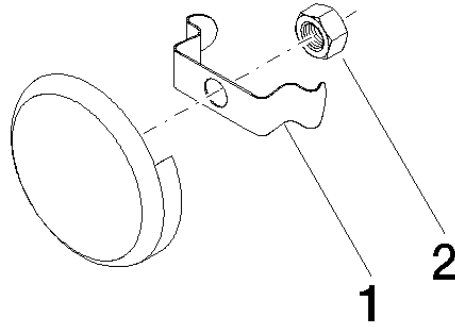

Vacuum breaker - Brushed Champagne (22kt Gold)

36 150 970

- rosette Ø 70 mm
- Exposed trim parts**
- for bath inlet with pop-up waste and overflow (35 247 970 90 or 35 246 970 90)**
- Exposed trim parts
- for bath inlet with pop-up waste and overflow (35 247 970 90 or 35 246 970 90)

Required miscellaneous

Vacuum breaker -

35 150 970 90

Vacuum breaker - Brushed Champagne (22kt Gold)

36 150 970

mm [inches]

Vacuum breaker - Brushed Champagne (22kt Gold)

36 150 970

Spare parts list

No.	Item Number	Name	Quantity used	Delivery time
1	08 16 02 500 90	spring	1	2
2	09 23 10 026 90	nut	1	2