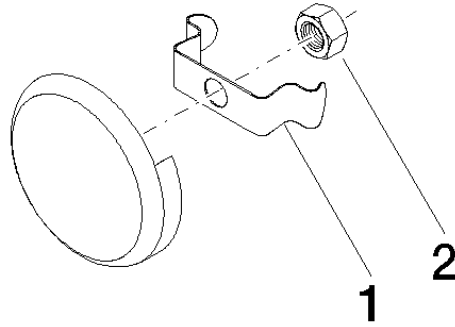

Vacuum breaker - Brushed Dark Platinum

---

36 150 970

Spare parts list

No.	Item Number	Name	Quantity used	Delivery time
1	08 16 02 500 90	spring	1	2
2	09 23 10 026 90	nut	1	2