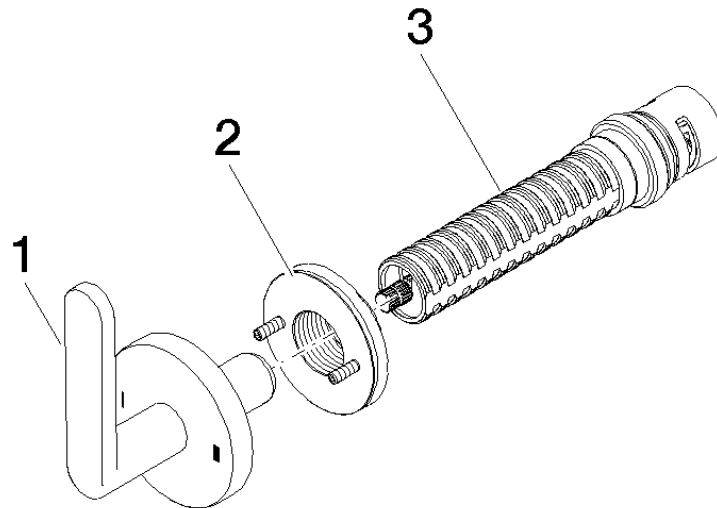

36 200 661

- rotary diverter
- without rosette
- handle Ø 60mm
- WRAS 2307045

	Light Gold	36 200 661-26
	Chrome	36 200 661-00
	Brushed Platinum	36 200 661-06
	Dark Chrome	36 200 661-19
	Brushed Light Gold	36 200 661-27
	Matte Black	36 200 661-33
	Brushed Bronze	36 200 661-42
	Brushed Champagne (22kt Gold)	36 200 661-46
	Champagne (22kt Gold)	36 200 661-47
	Brushed Chrome	36 200 661-93
	Brushed Dark Platinum	36 200 661-99

Required miscellaneous

- Concealed two-way diverter -** 35 202 970 90
- min. recess depth 115 mm
 - max. recess depth 160 mm

36 200 661

mm [inches]

Flow rate chart

Certificates

LGA_38379.

WRAS_2307045.

36 200 661

Spare parts list

No.	Item Number	Name	Quantity used	Delivery time
1	90 20 66 014 00-26	handle	1	30
2	90 21 02 181 00 90	disc	1	2
3	90 90 03 304 10 90	diverter	1	2