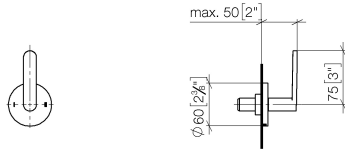

36 200 661

- rotary diverter
- without rosette
- handle Ø 60mm
- WRAS 2307045

	Matte Black	36 200 661-33
	Chrome	36 200 661-00
	Brushed Platinum	36 200 661-06
	Dark Chrome	36 200 661-19
	Light Gold	36 200 661-26
	Brushed Light Gold	36 200 661-27
	Brushed Bronze	36 200 661-42
	Brushed Champagne (22kt Gold)	36 200 661-46
	Champagne (22kt Gold)	36 200 661-47
	Brushed Chrome	36 200 661-93
	Brushed Dark Platinum	36 200 661-99

Required miscellaneous

- Concealed two-way diverter -** 35 202 970 90
- max. recess depth 160 mm
 - min. recess depth 115 mm

36 200 661

mm [inches]

Flow rate chart

Certificates

LGA_38379.

WRAS_2307045.

36 200 661

Spare parts list

No.	Item Number	Name	Quantity used	Delivery time
1	90 20 66 014 00-33	handle	1	30
2	90 21 02 181 00 90	disc	1	2
3	90 90 03 304 10 90	diverter	1	2