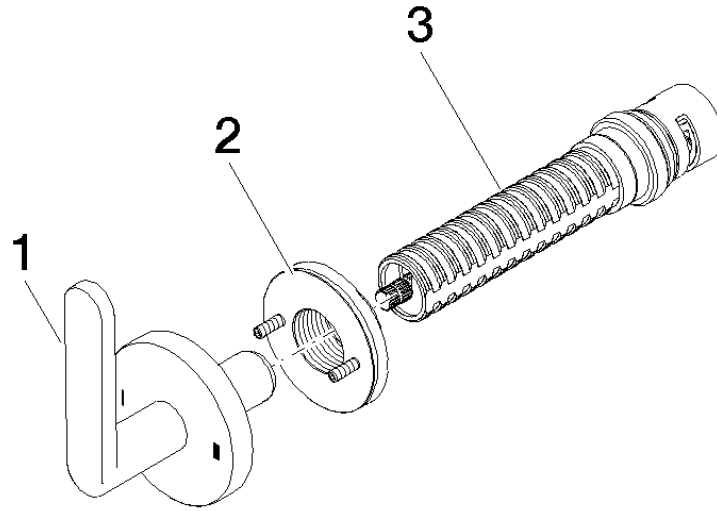

36 200 661

- rotary diverter
- without rosette
- handle Ø 60mm
- WRAS 2307045

	Matte Black	36 200 661-33
	Chrome	36 200 661-00
	Brushed Platinum	36 200 661-06
	Dark Chrome	36 200 661-19
	Light Gold	36 200 661-26
	Brushed Light Gold	36 200 661-27
	Brushed Bronze	36 200 661-42
	Brushed Champagne (22kt Gold)	36 200 661-46
	Champagne (22kt Gold)	36 200 661-47
	Brushed Chrome	36 200 661-93
	Brushed Dark Platinum	36 200 661-99

Required miscellaneous

- Concealed two-way diverter -** 35 202 970 90
- max. recess depth 160 mm
 - min. recess depth 115 mm

36 200 661

mm [inches]

Flow rate chart

Certificates

LGA_38379.

WRAS_2307045.

36 200 661

Spare parts list

No.	Item Number	Name	Quantity used	Delivery time
1	90 20 66 014 00-33	handle	1	30
2	90 21 02 181 00 90	disc	1	2
3	90 90 03 304 10 90	diverter	1	2