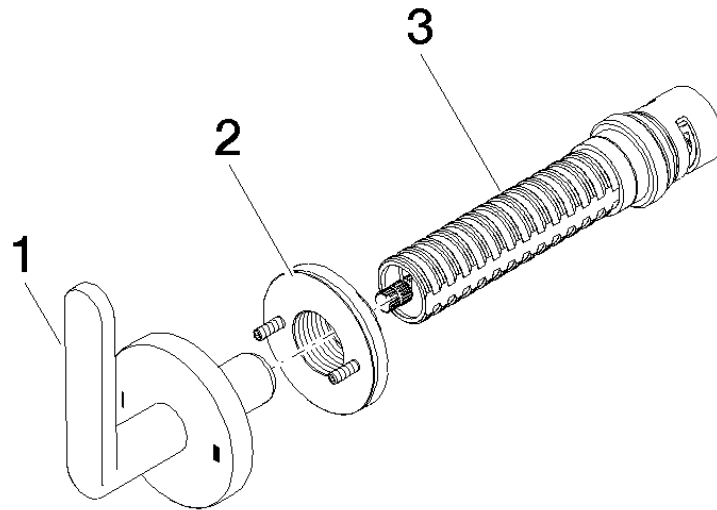

36 200 661

- rotary diverter
- without rosette
- handle Ø 60mm
- WRAS 2307045

	Brushed Bronze	36 200 661-42
	Chrome	36 200 661-00
	Brushed Platinum	36 200 661-06
	Dark Chrome	36 200 661-19
	Light Gold	36 200 661-26
	Brushed Light Gold	36 200 661-27
	Matte Black	36 200 661-33
	Brushed Champagne (22kt Gold)	36 200 661-46
	Champagne (22kt Gold)	36 200 661-47
	Brushed Chrome	36 200 661-93
	Brushed Dark Platinum	36 200 661-99

Required miscellaneous

- Concealed two-way diverter -** 35 202 970 90
- min. recess depth 115 mm
 - max. recess depth 160 mm

36 200 661

mm [inches]

Flow rate chart

Certificates

LGA_38379.

WRAS_2307045.

36 200 661

Spare parts list

No.	Item Number	Name	Quantity used	Delivery time
1	90 20 66 014 00-42	handle	1	30
2	90 21 02 181 00 90	disc	1	2
3	90 90 03 304 10 90	diverter	1	2