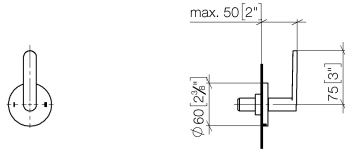

36 200 661

- rotary diverter
- without rosette
- handle Ø 60mm
- WRAS 2307045

	Brushed Bronze	36 200 661-42
	Chrome	36 200 661-00
	Brushed Platinum	36 200 661-06
	Dark Chrome	36 200 661-19
	Light Gold	36 200 661-26
	Brushed Light Gold	36 200 661-27
	Matte Black	36 200 661-33
	Brushed Champagne (22kt Gold)	36 200 661-46
	Champagne (22kt Gold)	36 200 661-47
	Brushed Chrome	36 200 661-93
	Brushed Dark Platinum	36 200 661-99

Required miscellaneous

- Concealed two-way diverter -** 35 202 970 90
- min. recess depth 115 mm
 - max. recess depth 160 mm

36 200 661

mm [inches]

Flow rate chart

Certificates

LGA_38379.

WRAS_2307045.

36 200 661

Spare parts list

No.	Item Number	Name	Quantity used	Delivery time
1	90 20 66 014 00-42	handle	1	30
2	90 21 02 181 00 90	disc	1	2
3	90 90 03 304 10 90	diverter	1	2