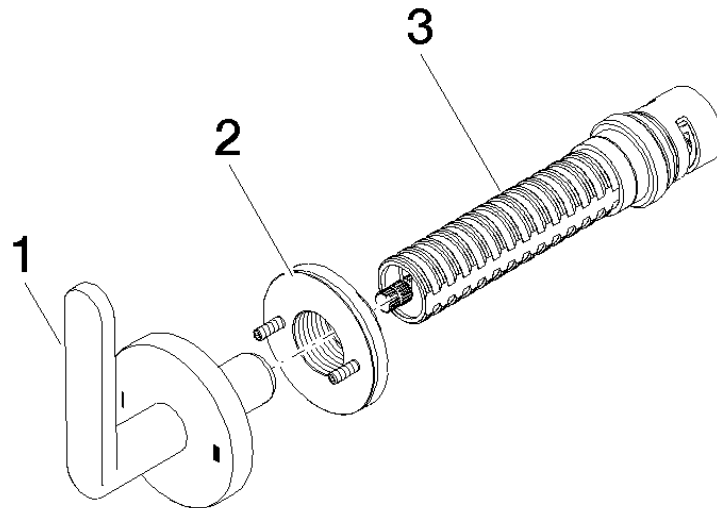

36 200 661

- rotary diverter
- without rosette
- handle Ø 60mm
- WRAS 2307045

	Champagne (22kt Gold)	36 200 661-47
	Chrome	36 200 661-00
	Brushed Platinum	36 200 661-06
	Dark Chrome	36 200 661-19
	Light Gold	36 200 661-26
	Brushed Light Gold	36 200 661-27
	Matte Black	36 200 661-33
	Brushed Bronze	36 200 661-42
	Brushed Champagne (22kt Gold)	36 200 661-46
	Brushed Chrome	36 200 661-93
	Brushed Dark Platinum	36 200 661-99

36 200 661

mm [inches]

Flow rate chart

Certificates

LGA_38379.

WRAS_2307045.

36 200 661

Parts for other finishes can be found here: [Chrome](#)

Spare parts list

No.	Item Number	Name	Quantity used	Delivery time
1	90 20 66 014 00-47	handle	1	30
2	90 21 02 181 00 90	disc	1	2
3	90 90 03 304 10 90	diverter	1	2