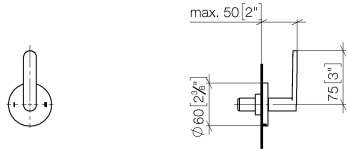

36 200 661

- rotary diverter
- without rosette
- handle Ø 60mm
- WRAS 2307045

	Champagne (22kt Gold)	36 200 661-47
	Chrome	36 200 661-00
	Brushed Platinum	36 200 661-06
	Dark Chrome	36 200 661-19
	Light Gold	36 200 661-26
	Brushed Light Gold	36 200 661-27
	Matte Black	36 200 661-33
	Brushed Bronze	36 200 661-42
	Brushed Champagne (22kt Gold)	36 200 661-46
	Brushed Chrome	36 200 661-93
	Brushed Dark Platinum	36 200 661-99

36 200 661

mm [inches]

Flow rate chart

Certificates

LGA_38379.

WRAS_2307045.

36 200 661

Parts for other finishes can be found here: [Chrome](#)

Spare parts list

No.	Item Number	Name	Quantity used	Delivery time
1	90 20 66 014 00-47	handle	1	30
2	90 21 02 181 00 90	disc	1	2
3	90 90 03 304 10 90	diverter	1	2