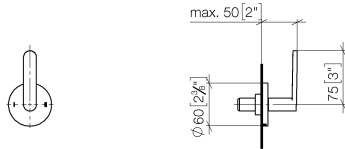

36 200 661

- rotary diverter
- without rosette
- handle Ø 60mm
- WRAS 2307045

	Brushed Chrome	36 200 661-93
	Chrome	36 200 661-00
	Brushed Platinum	36 200 661-06
	Dark Chrome	36 200 661-19
	Light Gold	36 200 661-26
	Brushed Light Gold	36 200 661-27
	Matte Black	36 200 661-33
	Brushed Bronze	36 200 661-42
	Brushed Champagne (22kt Gold)	36 200 661-46
	Champagne (22kt Gold)	36 200 661-47
	Brushed Dark Platinum	36 200 661-99

Required miscellaneous

- Concealed two-way diverter -** 35 202 970 90
- max. recess depth 160 mm
 - min. recess depth 115 mm

36 200 661

mm [inches]

Flow rate chart

Certificates

LGA_38379.

WRAS_2307045.