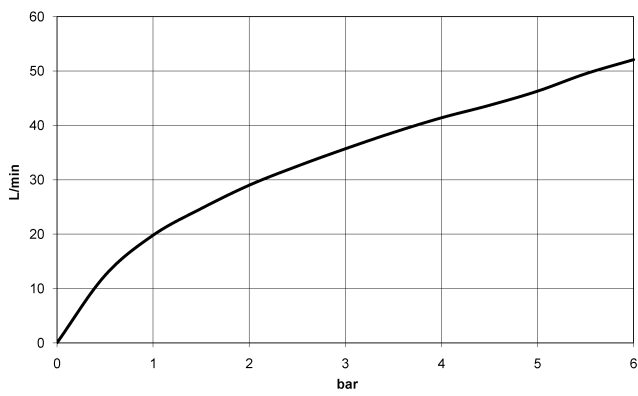

Required miscellaneous

- Concealed two-way diverter -** 35 202 970 90
- min. recess depth 115 mm
 - max. recess depth 160 mm

36 200 661

mm [inches]

Flow rate chart

Certificates

LGA_38379.

WRAS_2307045.