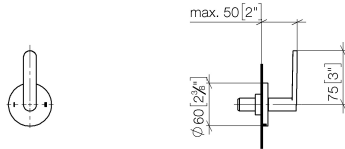

36 200 661

- rotary diverter
- without rosette
- handle Ø 60mm
- WRAS 2307045

	Brushed Dark Platinum	36 200 661-99
	Chrome	36 200 661-00
	Brushed Platinum	36 200 661-06
	Dark Chrome	36 200 661-19
	Light Gold	36 200 661-26
	Brushed Light Gold	36 200 661-27
	Matte Black	36 200 661-33
	Brushed Bronze	36 200 661-42
	Brushed Champagne (22kt Gold)	36 200 661-46
	Champagne (22kt Gold)	36 200 661-47
	Brushed Chrome	36 200 661-93

Required miscellaneous

- Concealed two-way diverter -** 35 202 970 90
- min. recess depth 115 mm
 - max. recess depth 160 mm

36 200 661

mm [inches]

Flow rate chart

Certificates

LGA_38379.

WRAS_2307045.