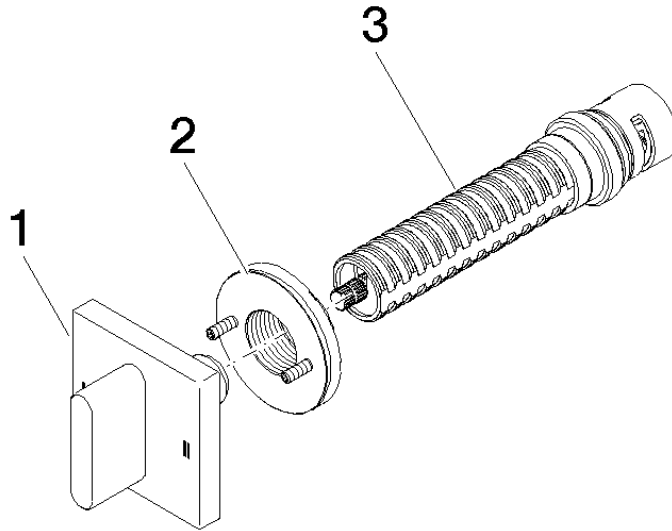

CL.1 Concealed two-way diverter - Dark Chrome

CL.1

36 200 705

- rotary diverter
- rosette 60 x 60 mm
- WRAS 2307045

	Dark Chrome	36 200 705-19
	Chrome	36 200 705-00
	Brushed Platinum	36 200 705-06
	Brushed Champagne (22kt Gold)	36 200 705-46
	Champagne (22kt Gold)	36 200 705-47
	Brushed Dark Platinum	36 200 705-99

36 200 705

mm [inches]

Flow rate chart

Certificates

LGA_38379.

WRAS_2307045.

36 200 705

Parts for other finishes can be found here: [Chrome](#)

Spare parts list

No.	Item Number	Name	Quantity used	Delivery time
1	90 20 70 051 08-19	handle	1	20
2	90 21 02 181 00 90	disc	1	2
3	90 90 03 304 10 90	diverter	1	2