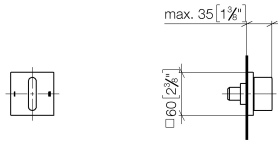

CL.1 Concealed two-way diverter - Dark Chrome

CL.1

36 200 705

- rotary diverter
- rosette 60 x 60 mm
- WRAS 2307045

	Dark Chrome	36 200 705-19
	Chrome	36 200 705-00
	Brushed Platinum	36 200 705-06
	Brushed Champagne (22kt Gold)	36 200 705-46
	Champagne (22kt Gold)	36 200 705-47
	Brushed Dark Platinum	36 200 705-99

36 200 705

mm [inches]

Flow rate chart

Certificates

LGA_38379.

WRAS_2307045.

36 200 705

Parts for other finishes can be found here: [Chrome](#)