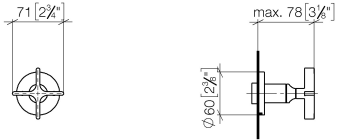

36 200 809

- rotary diverter
- rosette Ø 60 mm
- WRAS 2307045

	Dark Chrome	36 200 809-19
	Chrome	36 200 809-00
	Brushed Platinum	36 200 809-06
	Brushed Durabronze (23kt Gold)	36 200 809-28
	Brushed Bronze	36 200 809-42
	Brushed Champagne (22kt Gold)	36 200 809-46
	Champagne (22kt Gold)	36 200 809-47
	Brushed Dark Platinum	36 200 809-99

36 200 809

mm [inches]

Flow rate chart

Certificates

LGA_38379.

WRAS_2307045.

36 200 809

Parts for other
finishes can be found
here: [Chrome](#)