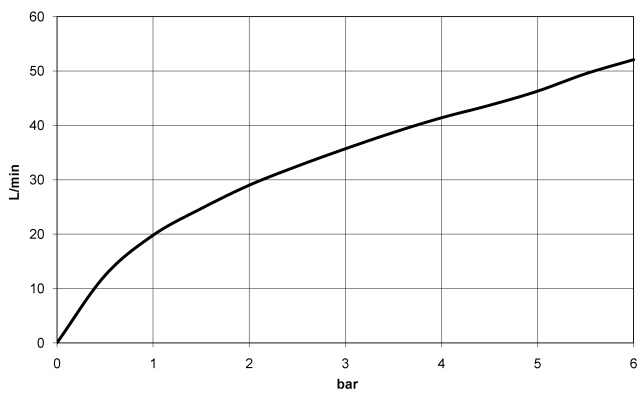

Required miscellaneous

- Concealed two-way diverter -** 35 202 970 90
- min. recess depth 85 mm
  - max. recess depth 160 mm

36 200 819

mm [inches]

Flow rate chart

Certificates

LGA\_38379.

WRAS\_2307045.