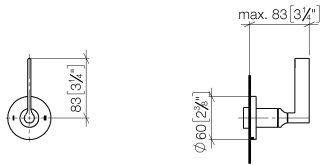

36 200 819

- rotary diverter
- rosette Ø 60 mm
- WRAS 2307045

	Brushed Bronze	36 200 819-42
	Chrome	36 200 819-00
	Brushed Platinum	36 200 819-06
	Dark Chrome	36 200 819-19
	Brushed Durabrass (23kt Gold)	36 200 819-28
	Brushed Champagne (22kt Gold)	36 200 819-46
	Champagne (22kt Gold)	36 200 819-47
	Brushed Dark Platinum	36 200 819-99

Required miscellaneous

- Concealed two-way diverter -** 35 202 970 90
- min. recess depth 85 mm
  - max. recess depth 160 mm

36 200 819

mm [inches]

Flow rate chart

Certificates

LGA\_38379.

WRAS\_2307045.