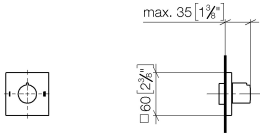

36 200 980

mm [inches]

**Flow rate chart**

**Codes & Standards**

DIN 4109

ISO 3822

Scottish Water  
Byelaws

UK Water Supply  
Regulations