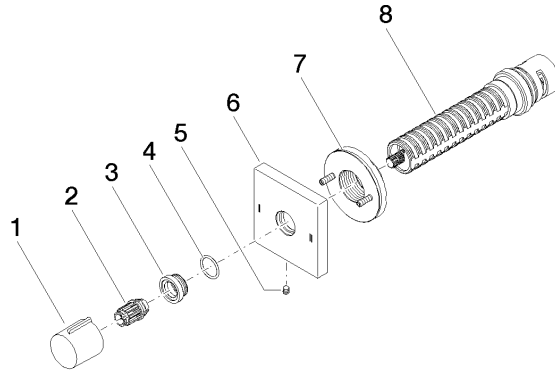

36 200 980

mm [inches]

**Flow rate chart**

**Codes & Standards**

DIN 4109

ISO 3822

Scottish Water  
Byelaws

UK Water Supply  
Regulations

**Ü-Zeichen**

SYMETRICS Concealed two-way diverter - Brushed Light Gold

---

IMO

36 200 980

Certificates

---

WRAS\_2307

# SYMETRICS Concealed two-way diverter - Brushed Light Gold

IMO

36 200 980