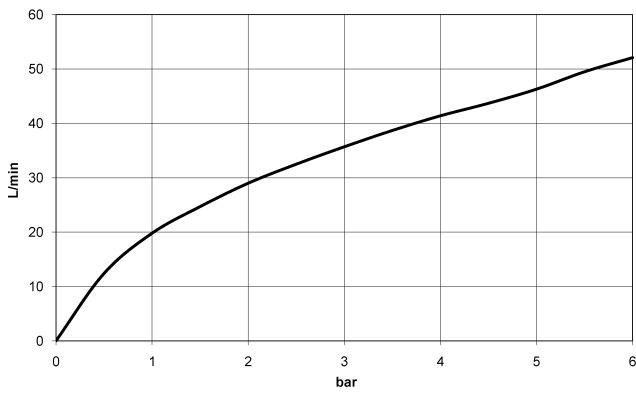

36 200 980

- rotary diverter
- rosette 60 x 60 mm
- WRAS 2307045

	Brushed Light Gold	36 200 980-27
	Chrome	36 200 980-00
	Brushed Platinum	36 200 980-06
	Brushed Durabronze (23kt Gold)	36 200 980-28
	Brushed Champagne (22kt Gold)	36 200 980-46
	Champagne (22kt Gold)	36 200 980-47
	Brushed Dark Platinum	36 200 980-99

36 200 980

mm [inches]

**Flow rate chart**

**Codes & Standards**

DIN 4109

ISO 3822

Scottish Water  
Byelaws

UK Water Supply  
Regulations