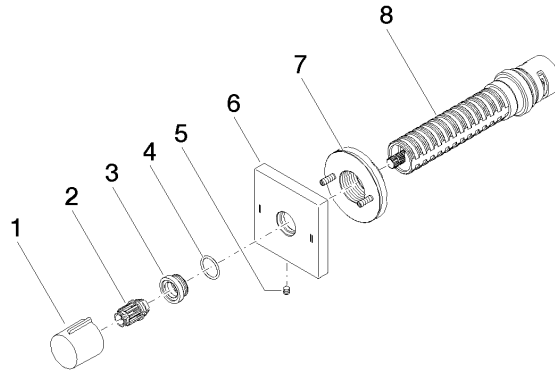

SYMETRICS Concealed two-way diverter - Brushed Champagne (22kt Gold)

IMO

36 200 980

- rotary diverter
- rosette 60 x 60 mm
- WRAS 2307045

	Brushed Champagne (22kt Gold)	36 200 980-46
	Chrome	36 200 980-00
	Brushed Platinum	36 200 980-06
	Brushed Light Gold	36 200 980-27
	Brushed Durabronze (23kt Gold)	36 200 980-28
	Champagne (22kt Gold)	36 200 980-47
	Brushed Dark Platinum	36 200 980-99

36 200 980

mm [inches]

Flow rate chart

Certificates

LGA_38379.

WRAS_2307045.

36 200 980

Parts for other finishes can be found here: [Chrome](#)

Spare parts list

No.	Item Number	Name	Quantity used	Delivery time
1	09 20 98 001-46	handle	1	60
2	09 12 12 005 90	fixing cap	1	2
3	09 12 12 043-46	base	1	60
4	09 14 10 017 90	seal	1	2
5	09 31 11 294 90	pin	1	2
6	09 27 98 037-46	rosette	1	30
7	90 21 02 181 00 90	disc	1	2
8	90 90 03 304 10 90	diverter	1	2