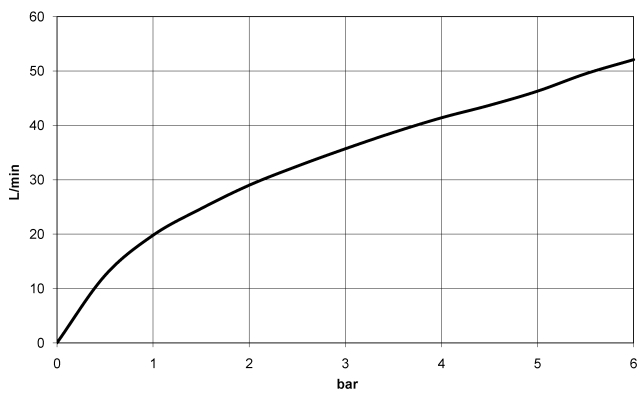

SYMETRICS Concealed two-way diverter - Brushed Dark Platinum

IMO

36 200 980

- rotary diverter
- rosette 60 x 60 mm
- WRAS 2307045

	Brushed Dark Platinum	36 200 980-99
	Chrome	36 200 980-00
	Brushed Platinum	36 200 980-06
	Brushed Light Gold	36 200 980-27
	Brushed Durabronze (23kt Gold)	36 200 980-28
	Brushed Champagne (22kt Gold)	36 200 980-46
	Champagne (22kt Gold)	36 200 980-47

Required miscellaneous

- Concealed two-way diverter -** 35 202 970 90
- max. recess depth 160 mm
 - min. recess depth 85 mm

36 200 980

mm [inches]

Flow rate chart

Certificates

LGA_38379.

WRAS_2307045.