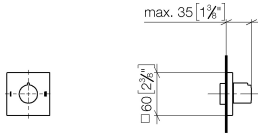

SYMETRICS Concealed two-way diverter - Brushed Dark Platinum

IMO

36 200 980

- rotary diverter
- rosette 60 x 60 mm
- WRAS 2307045

	Brushed Dark Platinum	36 200 980-99
	Chrome	36 200 980-00
	Brushed Platinum	36 200 980-06
	Brushed Light Gold	36 200 980-27
	Brushed Durabronze (23kt Gold)	36 200 980-28
	Brushed Champagne (22kt Gold)	36 200 980-46
	Champagne (22kt Gold)	36 200 980-47

Required miscellaneous

- Concealed two-way diverter -** 35 202 970 90
- max. recess depth 160 mm
 - min. recess depth 85 mm

36 200 980

mm [inches]

Flow rate chart

Certificates

LGA_38379.

WRAS_2307045.