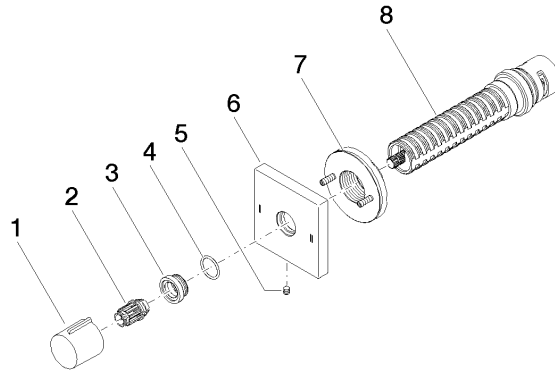

SYMETRICS Concealed two-way diverter - Brushed Dark Platinum

IMO

36 200 980

- rotary diverter
- rosette 60 x 60 mm
- WRAS 2307045

	Brushed Dark Platinum	36 200 980-99
	Chrome	36 200 980-00
	Brushed Platinum	36 200 980-06
	Brushed Light Gold	36 200 980-27
	Brushed Durabronze (23kt Gold)	36 200 980-28
	Brushed Champagne (22kt Gold)	36 200 980-46
	Champagne (22kt Gold)	36 200 980-47

Required miscellaneous

- Concealed two-way diverter -** 35 202 970 90
- max. recess depth 160 mm
 - min. recess depth 85 mm

36 200 980

mm [inches]

Flow rate chart

Certificates

LGA_38379.

WRAS_2307045.

36 200 980

Spare parts list

No.	Item Number	Name	Quantity used	Delivery time
1	09 20 98 001-99	handle	1	30
2	09 12 12 005 90	fixing cap	1	2
3	09 12 12 043-99	base	1	30
4	09 14 10 017 90	seal	1	2
5	09 31 11 294 90	pin	1	2
6	09 27 98 037-99	rosette	1	30
7	90 21 02 181 00 90	disc	1	2
8	90 90 03 304 10 90	diverter	1	2