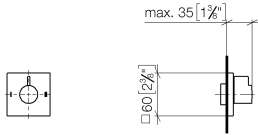

36 200 985

- rotary diverter
- rosette 60 x 60 mm
- WRAS 2307045

	Brushed Light Gold	36 200 985-27
	Chrome	36 200 985-00
	Brushed Platinum	36 200 985-06
	Brushed Durabronze (23kt Gold)	36 200 985-28
	Brushed Champagne (22kt Gold)	36 200 985-46
	Champagne (22kt Gold)	36 200 985-47
	Brushed Dark Platinum	36 200 985-99

36 200 985

mm [inches]

Flow rate chart

Certificates

LGA_38379.

WRAS_2307045.

36 200 985

Parts for other finishes can be found here: [Chrome](#)