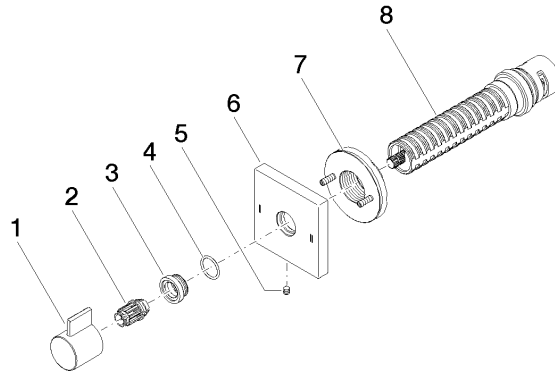

36 200 985

mm [inches]

Flow rate chart

Certificates

LGA_38379.

WRAS_2307045.

36 200 985

Parts for other finishes can be found here: [Chrome](#)

Spare parts list

No.	Item Number	Name	Quantity used	Delivery time
1	09 20 98 002-27	handle	1	60
2	09 12 12 005 90	fixing cap	1	2
3	09 12 12 043-27	base	1	60
4	09 14 10 017 90	seal	1	2
5	09 31 11 294 90	pin	1	2
6	09 27 98 037-27	rosette	1	60
7	90 21 02 181 00 90	disc	1	2
8	90 90 03 304 10 90	diverter	1	2