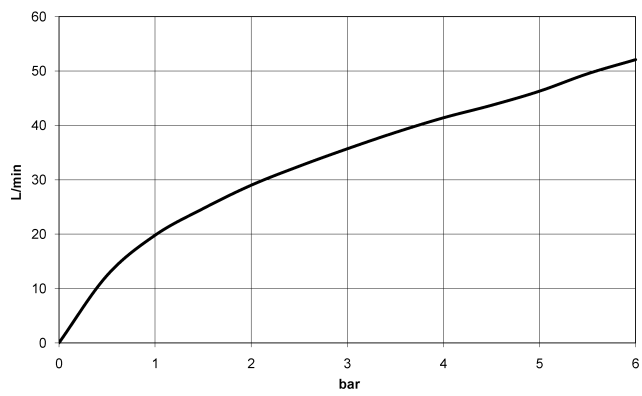

36 200 985

- rotary diverter
- rosette 60 x 60 mm
- WRAS 2307045

	Brushed Light Gold	36 200 985-27
	Chrome	36 200 985-00
	Brushed Platinum	36 200 985-06
	Brushed Durabronze (23kt Gold)	36 200 985-28
	Brushed Champagne (22kt Gold)	36 200 985-46
	Champagne (22kt Gold)	36 200 985-47
	Brushed Dark Platinum	36 200 985-99

36 200 985

mm [inches]

Flow rate chart

Certificates

LGA_38379.

WRAS_2307045.

36 200 985

Parts for other finishes can be found here: [Chrome](#)