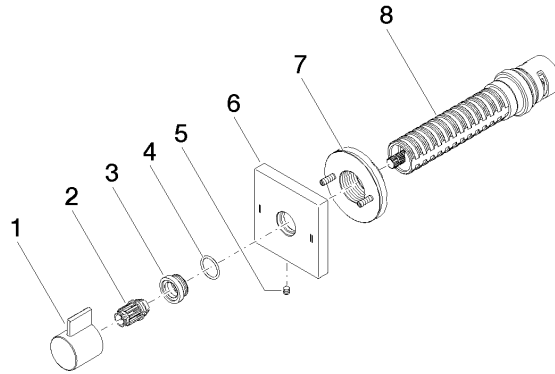

36 200 985

mm [inches]

Flow rate chart

Certificates

LGA_38379.

WRAS_2307045.

36 200 985

Parts for other finishes can be found here: [Chrome](#)

Spare parts list

No.	Item Number	Name	Quantity used	Delivery time
1	09 20 98 002-47	handle	1	60
2	09 12 12 005 90	fixing cap	1	2
3	09 12 12 043-47	base	1	60
4	09 14 10 017 90	seal	1	2
5	09 31 11 294 90	pin	1	2
6	09 27 98 037-47	rosette	1	30
7	90 21 02 181 00 90	disc	1	2
8	90 90 03 304 10 90	diverter	1	2