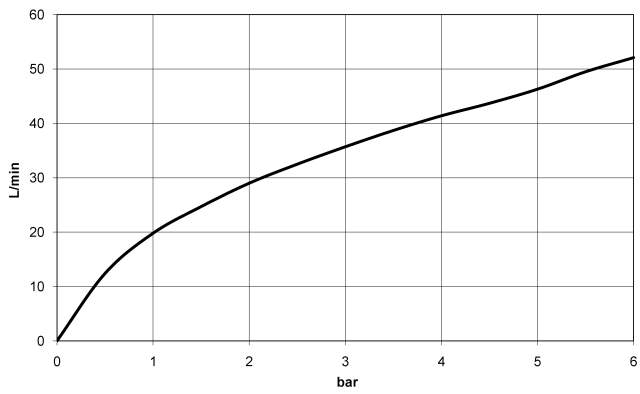

36 200 985

- rotary diverter
- rosette 60 x 60 mm

	Champagne (22kt Gold)	36 200 985-47
	Chrome	36 200 985-00
	Brushed Platinum	36 200 985-06
	Brushed Light Gold	36 200 985-27
	Brushed Durabronze (23kt Gold)	36 200 985-28
	Brushed Champagne (22kt Gold)	36 200 985-46
	Brushed Dark Platinum	36 200 985-99

36 200 985

mm [inches]

Flow rate chart

Certificates

LGA_38379.

WRAS_2307045.

36 200 985

Parts for other finishes can be found here: [Chrome](#)