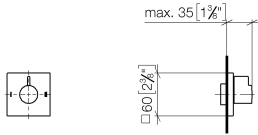

36 200 985

- rotary diverter
- rosette 60 x 60 mm

	Champagne (22kt Gold)	36 200 985-47
	Chrome	36 200 985-00
	Brushed Platinum	36 200 985-06
	Brushed Light Gold	36 200 985-27
	Brushed Durabronze (23kt Gold)	36 200 985-28
	Brushed Champagne (22kt Gold)	36 200 985-46
	Brushed Dark Platinum	36 200 985-99

36 200 985

mm [inches]

Flow rate chart

Certificates

LGA_38379.

WRAS_2307045.

36 200 985

Parts for other finishes can be found here: [Chrome](#)