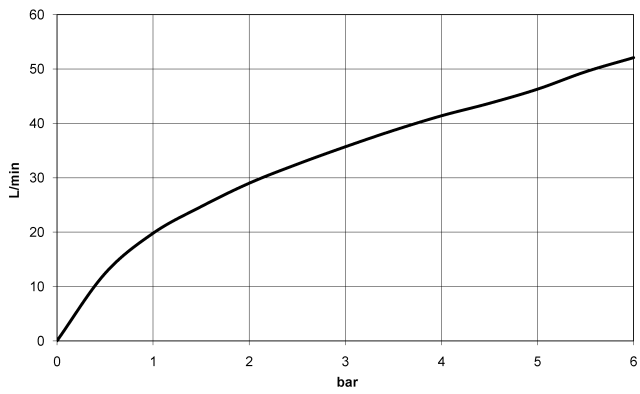

CL.1 Concealed two-way diverter - Dark Chrome

CL.1

36 201 705

- rotary diverter
- rosette 60 x 60 mm
- WRAS 2307045

	Dark Chrome	36 201 705-19
	Chrome	36 201 705-00
	Brushed Platinum	36 201 705-06
	Brushed Champagne (22kt Gold)	36 201 705-46
	Champagne (22kt Gold)	36 201 705-47
	Brushed Dark Platinum	36 201 705-99

36 201 705

mm [inches]

Flow rate chart

Certificates

LGA_38379.

WRAS_2307045.

36 201 705

Parts for other finishes can be found here: [Chrome](#)