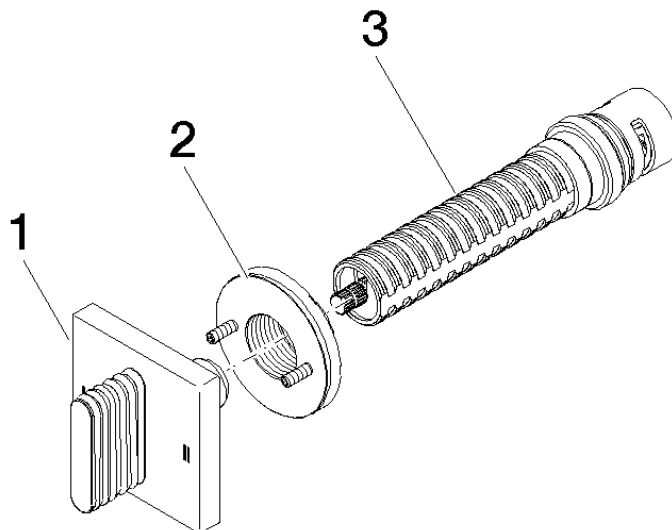

CL.1 Concealed two-way diverter - Brushed Champagne (22kt Gold)

CL.1

36 201 705

- rotary diverter
- rosette 60 x 60 mm
- WRAS 2307045

	Brushed Champagne (22kt Gold)	36 201 705-46
	Chrome	36 201 705-00
	Brushed Platinum	36 201 705-06
	Dark Chrome	36 201 705-19
	Champagne (22kt Gold)	36 201 705-47
	Brushed Dark Platinum	36 201 705-99

36 201 705

mm [inches]

Flow rate chart

Certificates

LGA_38379.

WRAS_2307045.

36 201 705

Parts for other finishes can be found here: [Chrome](#)

Spare parts list

No.	Item Number	Name	Quantity used	Delivery time
1	90 20 70 055 08-46	handle	1	30
2	90 21 02 181 00 90	disc	1	2
3	90 90 03 304 10 90	diverter	1	2