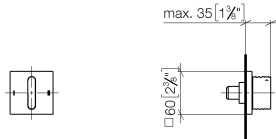

CL.1 Concealed two-way diverter - Brushed Champagne (22kt Gold)

CL.1

36 201 705

- rotary diverter
- rosette 60 x 60 mm
- WRAS 2307045

	Brushed Champagne (22kt Gold)	36 201 705-46
	Chrome	36 201 705-00
	Brushed Platinum	36 201 705-06
	Dark Chrome	36 201 705-19
	Champagne (22kt Gold)	36 201 705-47
	Brushed Dark Platinum	36 201 705-99

36 201 705

mm [inches]

Flow rate chart

Certificates

LGA_38379.

WRAS_2307045.

36 201 705

Parts for other finishes can be found here: [Chrome](#)