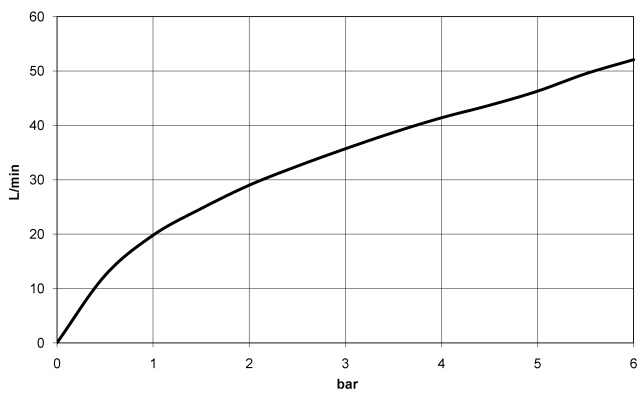

CL.1 Concealed two-way diverter - Brushed Champagne (22kt Gold)

CL.1

36 201 705

- rotary diverter
- rosette 60 x 60 mm
- WRAS 2307045

	Brushed Champagne (22kt Gold)	36 201 705-46
	Chrome	36 201 705-00
	Brushed Platinum	36 201 705-06
	Dark Chrome	36 201 705-19
	Champagne (22kt Gold)	36 201 705-47
	Brushed Dark Platinum	36 201 705-99

36 201 705

mm [inches]

Flow rate chart

Certificates

LGA_38379.

WRAS_2307045.

36 201 705

Parts for other finishes can be found here: [Chrome](#)