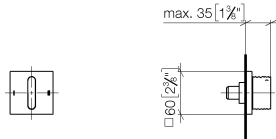

CL.1 Concealed two-way diverter - Champagne (22kt Gold)

CL.1

36 201 705

- rotary diverter
- rosette 60 x 60 mm
- WRAS 2307045

	Champagne (22kt Gold)	36 201 705-47
	Chrome	36 201 705-00
	Brushed Platinum	36 201 705-06
	Dark Chrome	36 201 705-19
	Brushed Champagne (22kt Gold)	36 201 705-46
	Brushed Dark Platinum	36 201 705-99

36 201 705

mm [inches]

Flow rate chart

Certificates

LGA_38379.

WRAS_2307045.

36 201 705

Parts for other finishes can be found here: [Chrome](#)