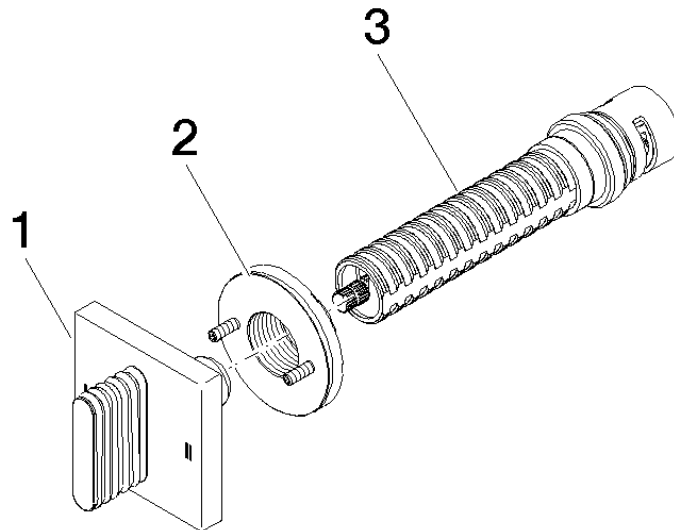

CL.1 Concealed two-way diverter - Champagne (22kt Gold)

CL.1

36 201 705

- rotary diverter
- rosette 60 x 60 mm
- WRAS 2307045

	Champagne (22kt Gold)	36 201 705-47
	Chrome	36 201 705-00
	Brushed Platinum	36 201 705-06
	Dark Chrome	36 201 705-19
	Brushed Champagne (22kt Gold)	36 201 705-46
	Brushed Dark Platinum	36 201 705-99

36 201 705

mm [inches]

Flow rate chart

Certificates

LGA_38379.

WRAS_2307045.

36 201 705

Parts for other finishes can be found here: [Chrome](#)

Spare parts list

No.	Item Number	Name	Quantity used	Delivery time
1	90 20 70 055 08-47	handle	1	30
2	90 21 02 181 00 90	disc	1	2
3	90 90 03 304 10 90	diverter	1	2