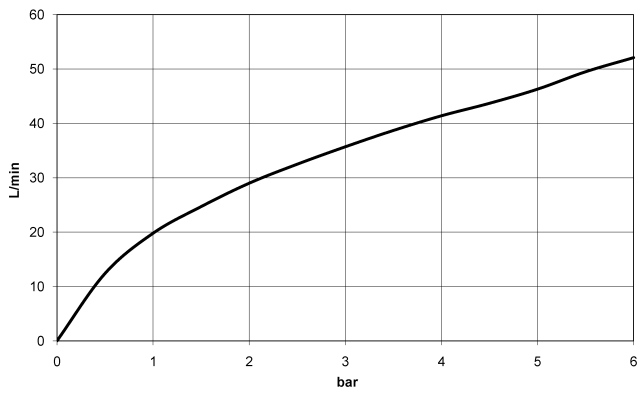

CL.1 Concealed two-way diverter - Dark Chrome

CL.1

36 202 705

- rotary diverter
- rosette 60 x 60 mm
- WRAS 2307045

	Dark Chrome	36 202 705-19
	Chrome	36 202 705-00
	Brushed Platinum	36 202 705-06
	Brushed Champagne (22kt Gold)	36 202 705-46
	Champagne (22kt Gold)	36 202 705-47
	Brushed Dark Platinum	36 202 705-99

36 202 705

mm [inches]

Flow rate chart

Certificates

LGA_38379.

WRAS_2307045.

36 202 705

Parts for other finishes can be found here: [Chrome](#)