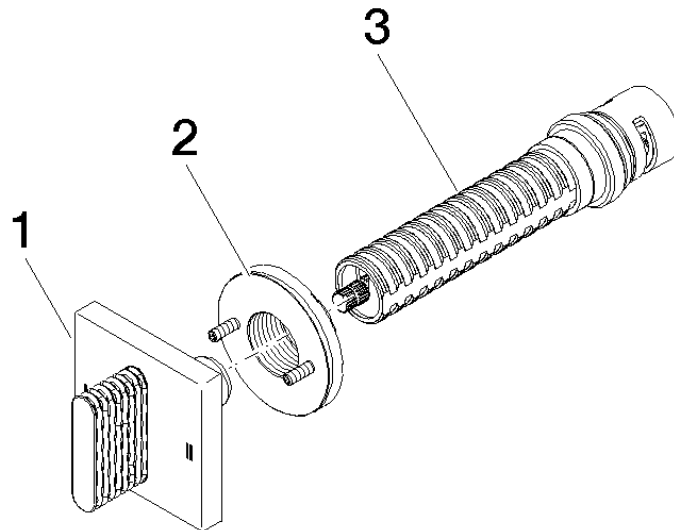

CL.1 Concealed two-way diverter - Dark Chrome

CL.1

36 202 705

- rotary diverter
- rosette 60 x 60 mm
- WRAS 2307045

	Dark Chrome	36 202 705-19
	Chrome	36 202 705-00
	Brushed Platinum	36 202 705-06
	Brushed Champagne (22kt Gold)	36 202 705-46
	Champagne (22kt Gold)	36 202 705-47
	Brushed Dark Platinum	36 202 705-99

36 202 705

mm [inches]

Flow rate chart

Certificates

LGA_38379.

WRAS_2307045.

36 202 705

Parts for other finishes can be found here: [Chrome](#)

Spare parts list

No.	Item Number	Name	Quantity used	Delivery time
1	90 20 70 053 08-19	handle	1	20
2	90 21 02 181 00 90	disc	1	2
3	90 90 03 304 10 90	diverter	1	2