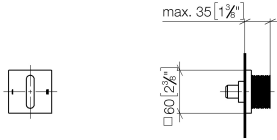

CL.1 Concealed two-way diverter - Dark Chrome

CL.1

36 202 705

- rotary diverter
- rosette 60 x 60 mm
- WRAS 2307045

	Dark Chrome	36 202 705-19
	Chrome	36 202 705-00
	Brushed Platinum	36 202 705-06
	Brushed Champagne (22kt Gold)	36 202 705-46
	Champagne (22kt Gold)	36 202 705-47
	Brushed Dark Platinum	36 202 705-99

36 202 705

mm [inches]

Flow rate chart

Certificates

LGA_38379.

WRAS_2307045.

36 202 705

Parts for other finishes can be found here: [Chrome](#)