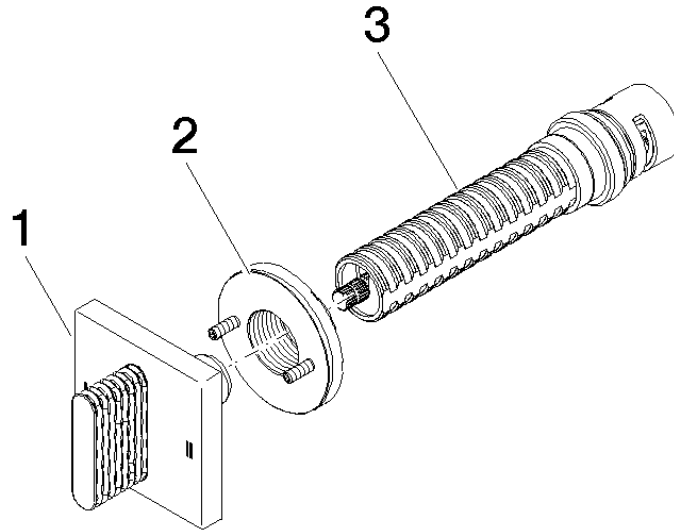

CL.1 Concealed two-way diverter - Brushed Champagne (22kt Gold)

CL.1

36 202 705

- rotary diverter
- rosette 60 x 60 mm
- WRAS 2307045

	Brushed Champagne (22kt Gold)	36 202 705-46
	Chrome	36 202 705-00
	Brushed Platinum	36 202 705-06
	Dark Chrome	36 202 705-19
	Champagne (22kt Gold)	36 202 705-47
	Brushed Dark Platinum	36 202 705-99

36 202 705

mm [inches]

Flow rate chart

Certificates

LGA_38379.

WRAS_2307045.

36 202 705

Parts for other finishes can be found here: [Chrome](#)

Spare parts list

No.	Item Number	Name	Quantity used	Delivery time
1	90 20 70 053 08-46	handle	1	30
2	90 21 02 181 00 90	disc	1	2
3	90 90 03 304 10 90	diverter	1	2