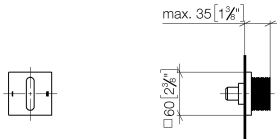

CL.1 Concealed two-way diverter - Brushed Champagne (22kt Gold)

CL.1

36 202 705

- rotary diverter
- rosette 60 x 60 mm
- WRAS 2307045

	Brushed Champagne (22kt Gold)	36 202 705-46
	Chrome	36 202 705-00
	Brushed Platinum	36 202 705-06
	Dark Chrome	36 202 705-19
	Champagne (22kt Gold)	36 202 705-47
	Brushed Dark Platinum	36 202 705-99

36 202 705

mm [inches]

Flow rate chart

Certificates

LGA_38379.

WRAS_2307045.

36 202 705

Parts for other finishes can be found here: [Chrome](#)