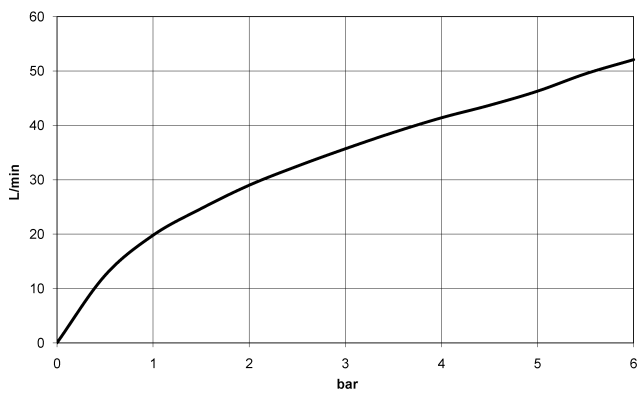

CL.1 Concealed two-way diverter - Brushed Champagne (22kt Gold)

CL.1

36 202 705

- rotary diverter
- rosette 60 x 60 mm
- WRAS 2307045

	Brushed Champagne (22kt Gold)	36 202 705-46
	Chrome	36 202 705-00
	Brushed Platinum	36 202 705-06
	Dark Chrome	36 202 705-19
	Champagne (22kt Gold)	36 202 705-47
	Brushed Dark Platinum	36 202 705-99

36 202 705

mm [inches]

Flow rate chart

Certificates

LGA_38379.

WRAS_2307045.

36 202 705

Parts for other finishes can be found here: [Chrome](#)