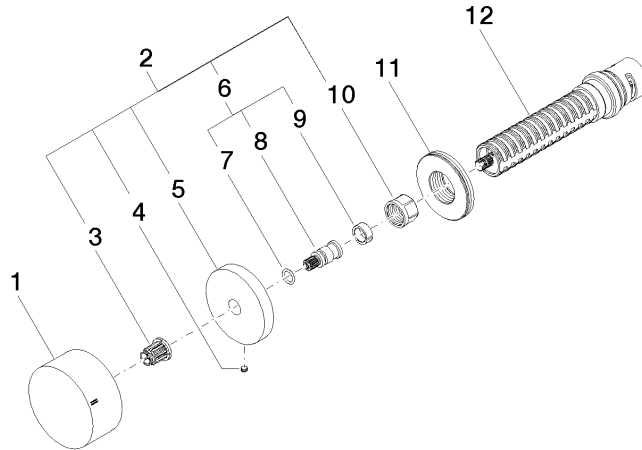

Concealed three-way diverter - Light Gold

CL.1

36 210 740

- rotary diverter
- without rosette
- handle Ø 60mm

Fits: CL.1, META, CYO

	Light Gold	36 210 740-26
	Chrome	36 210 740-00
	Brushed Platinum	36 210 740-06
	Brushed Light Gold	36 210 740-27
	Brushed Durabronze (23kt Gold)	36 210 740-28
	Matte Black	36 210 740-33
	Brushed Bronze	36 210 740-42
	Brushed Champagne (22kt Gold)	36 210 740-46
	Champagne (22kt Gold)	36 210 740-47
	Brushed Dark Platinum	36 210 740-99

Required miscellaneous

- Concealed three-way diverter - 35 203 970 90**
- min. recess depth 95 mm
 - max. recess depth 116 mm

36 210 740

mm [inches]

Flow rate chart

Certificates

LGA_38380.

WRAS_2307045.

36 210 740

Spare parts list

No.	Item Number	Name	Quantity used	Delivery time
1	09 20 74 045-26	handle	1	60
2	04 27 74 004 00-26	rosette	1	60
3	90 12 12 002 00 90	fixing cap	1	2
4	09 31 11 055 90	pin	1	2
5	09 27 74 004-26	rosette	1	60
6	04 29 06 020 00-00	spindle	1	10
7	90 14 10 060 00 90	seal	1	2
8	09 29 06 020-26	spindle	1	-
Spare part can no longer be ordered, please order the replacement item				
9	90 14 15 020 03 90	ring	1	2
10	90 23 30 023 00 90	nut	1	2
11	09 30 01 107 90	sleeve	1	2
12	90 90 03 303 10 90	diverter	1	2