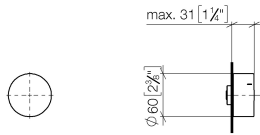

Concealed three-way diverter - Light Gold

CL.1

36 210 740

- rotary diverter
- without rosette
- handle Ø 60mm

Fits: CL.1, META, CYO

	Light Gold	36 210 740-26
	Chrome	36 210 740-00
	Brushed Platinum	36 210 740-06
	Brushed Light Gold	36 210 740-27
	Brushed Durabronze (23kt Gold)	36 210 740-28
	Matte Black	36 210 740-33
	Brushed Bronze	36 210 740-42
	Brushed Champagne (22kt Gold)	36 210 740-46
	Champagne (22kt Gold)	36 210 740-47
	Brushed Dark Platinum	36 210 740-99

Required miscellaneous

- Concealed three-way diverter - 35 203 970 90**
- min. recess depth 95 mm
 - max. recess depth 116 mm

36 210 740

mm [inches]

Flow rate chart

Certificates

LGA_38380.

WRAS_2307045.