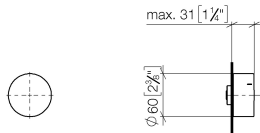

Concealed three-way diverter - Brushed Durabronze (23kt Gold)

CL.1

36 210 740

- rotary diverter
- without rosette
- handle Ø 60mm
- WRAS 2307045

Fits: CL.1, META, CYO

	Brushed Durabronze (23kt Gold)	36 210 740-28
	Chrome	36 210 740-00
	Brushed Platinum	36 210 740-06
	Light Gold	36 210 740-26
	Brushed Light Gold	36 210 740-27
	Matte Black	36 210 740-33
	Brushed Bronze	36 210 740-42
	Brushed Champagne (22kt Gold)	36 210 740-46
	Champagne (22kt Gold)	36 210 740-47
	Brushed Dark Platinum	36 210 740-99

Required miscellaneous

- Concealed three-way diverter - 35 203 970 90**
- max. recess depth 160 mm
 - min. recess depth 85 mm

36 210 740

mm [inches]

Flow rate chart

Certificates

LGA_38380.

WRAS_2307045.