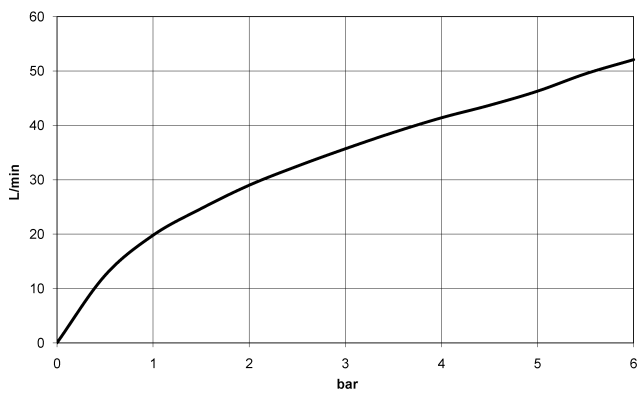

Required miscellaneous

- Concealed three-way diverter - 35 203 970 90**
- max. recess depth 160 mm
 - min. recess depth 85 mm

36 210 740

mm [inches]

Flow rate chart

Certificates

LGA_38380.

WRAS_2307045.