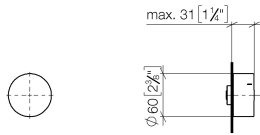

Concealed three-way diverter - Champagne (22kt Gold)

CL.1

36 210 740

- rotary diverter
- without rosette
- handle Ø 60mm
- WRAS 2307045

Fits: CL.1, META, CYO

	Champagne (22kt Gold)	36 210 740-47
	Chrome	36 210 740-00
	Brushed Platinum	36 210 740-06
	Light Gold	36 210 740-26
	Brushed Light Gold	36 210 740-27
	Brushed Durabronze (23kt Gold)	36 210 740-28
	Matte Black	36 210 740-33
	Brushed Bronze	36 210 740-42
	Brushed Champagne (22kt Gold)	36 210 740-46
	Brushed Dark Platinum	36 210 740-99

36 210 740

mm [inches]

Flow rate chart

Certificates

LGA_38380.

WRAS_2307045.

36 210 740

Parts for other finishes can be found here: [Chrome](#)