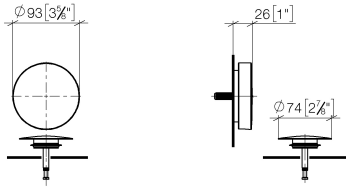

**Pop-up waste and overflow - Brushed Platinum**

IMO

36 243 970

- drain Ø 52mm
- Also suitable for king-size baths.**

Also suitable for king-size baths.

Fits: IMO, LULU, MADISON, MEM, TARA, CL.1, LISSÉ, VAIA, META, CYO

**Required miscellaneous**

- Pop-up waste and overflow -** 35 227 970 90
- bowden cable length 725 mm

36 243 970

mm [inches]

36 243 970