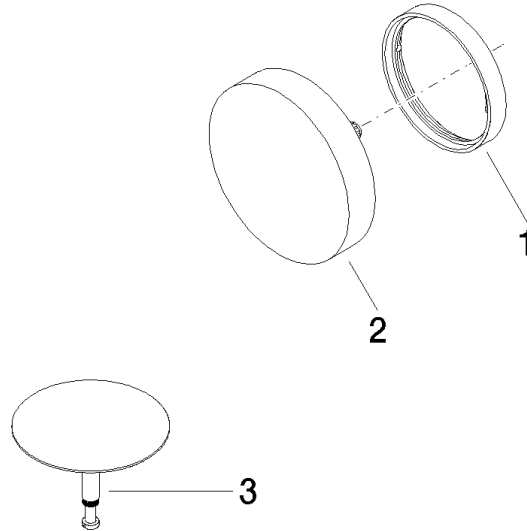

**Pop-up waste and overflow - Brushed Platinum**

IMO

36 243 970

- drain Ø 52mm
- Also suitable for king-size baths.**

Also suitable for king-size baths.

Fits: IMO, LULU, MADISON, MEM, TARA, CL.1, LISSÉ, VAIA, META, CYO

**Required miscellaneous**

- Pop-up waste and overflow -** 35 227 970 90
- bowden cable length 725 mm

36 243 970

mm [inches]

36 243 970

### Spare parts list

No.	Item Number	Name	Quantity used	Delivery time
1	09 11 01 123-06	cover	1	10
2	90 20 97 061 00-06	handle	1	10
3	04 31 20 031 48-06	plug	1	10