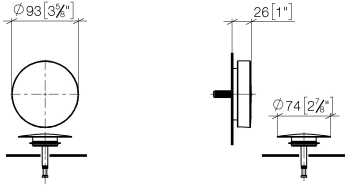

Pop-up waste and overflow - Platinum

IMO

36 243 970

- drain Ø 52mm
- Also suitable for king-size baths.**

Also suitable for king-size baths.

Fits: IMO, LULU, MADISON, MEM, TARA, CL.1, LISSÉ, VAIA, META, CYO

Required miscellaneous

- Pop-up waste and overflow -** 35 227 970 90
- bowden cable length 725 mm

36 243 970

mm [inches]

36 243 970

Spare parts list

No.	Item Number	Name	Quantity used	Delivery time
1	09 11 01 123-08	cover	1	40
2	90 20 97 061 00-08	handle	1	40
3	04 31 20 031 48-08	plug	1	40