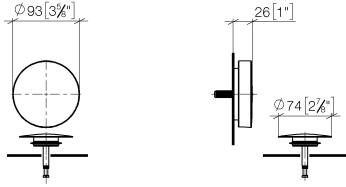

**Pop-up waste and overflow - Durabrand (23kt Gold)**

IMO

36 243 970

- drain Ø 52mm
- Also suitable for king-size baths.**

Also suitable for king-size baths.

Fits: IMO, LULU, MADISON, MEM, TARA, CL.1, LISSÉ, VAIA, META, CYO

**Required miscellaneous**

- Pop-up waste and overflow -** 35 227 970 90
- bowden cable length 725 mm

36 243 970

mm [inches]

36 243 970