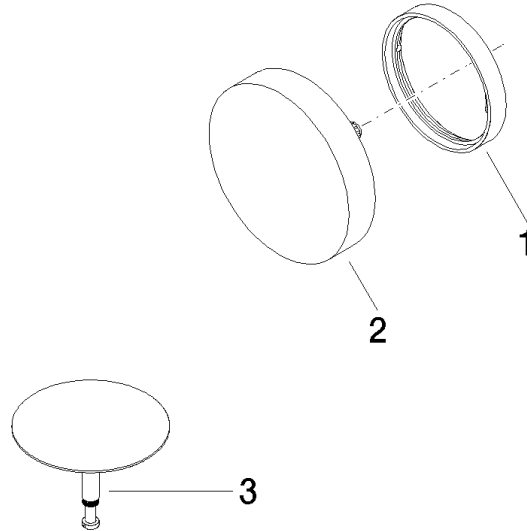

**Required miscellaneous**

- Pop-up waste and overflow -** 35 227 970 90
- bowden cable length 725 mm

36 243 970

mm [inches]

36 243 970