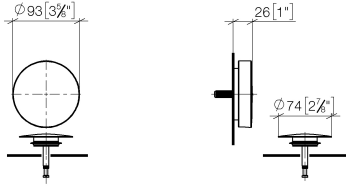

Pop-up waste and overflow - Dark Chrome

IMO

36 243 970

- drain Ø 52mm
- Also suitable for king-size baths.**

Also suitable for king-size baths.

Fits: IMO, LULU, MADISON, MEM, TARA, CL.1, LISSÉ, VAIA, META, CYO

Required miscellaneous

- Pop-up waste and overflow -** 35 227 970 90
- bowden cable length 725 mm

36 243 970

mm [inches]

36 243 970