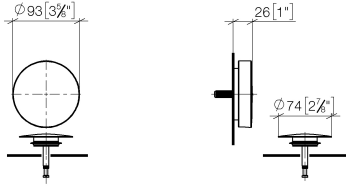

**Pop-up waste and overflow - Light Gold**

IMO

36 243 970

- drain Ø 52mm
- Also suitable for king-size baths.**

Also suitable for king-size baths.

Fits: IMO, LULU, MADISON, MEM, TARA, CL.1, LISSÉ, VAIA, META, CYO

**Required miscellaneous**

**Pop-up waste and overflow - 35 227 970 90**

36 243 970

mm [inches]