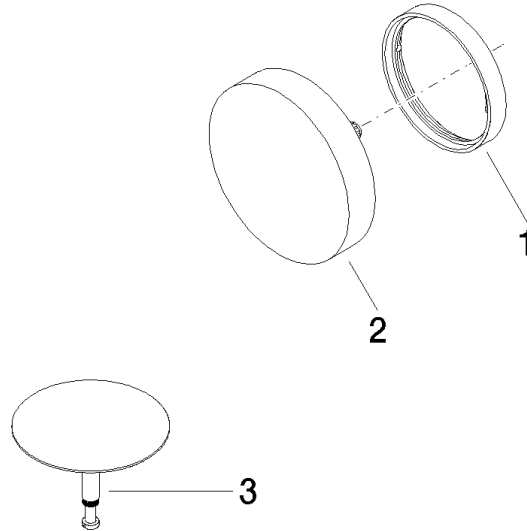

Pop-up waste and overflow - Brushed Durabronze (23kt Gold)

IMO

36 243 970

- drain Ø 52mm
- Also suitable for king-size baths.**

Also suitable for king-size baths.

Fits: IMO, LULU, MADISON, MEM, TARA, CL.1, LISSÉ, VAIA, META, CYO

Required miscellaneous

Pop-up waste and overflow - 35 227 970 90
 •bowden cable length 725 mm

36 243 970

mm [inches]

36 243 970

Spare parts list

No.	Item Number	Name	Quantity used	Delivery time
1	09 11 01 123-28	cover	1	20
2	90 20 97 061 00-28	handle	1	20
3	04 31 20 031 48-28	plug	1	-