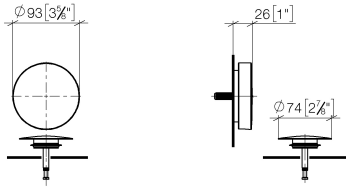

Pop-up waste and overflow - Brushed Durabronze (23kt Gold)

IMO

36 243 970

- drain Ø 52mm
- Also suitable for king-size baths.**

Also suitable for king-size baths.

Fits: IMO, LULU, MADISON, MEM, TARA, CL.1, LISSÉ, VAIA, META, CYO

Required miscellaneous

Pop-up waste and overflow - 35 227 970 90
 •bowden cable length 725 mm

36 243 970

mm [inches]

36 243 970

Spare parts list

No.	Item Number	Name	Quantity used	Delivery time
1	09 11 01 123-28	cover	1	20
2	90 20 97 061 00-28	handle	1	20
3	04 31 20 031 48-28	plug	1	-