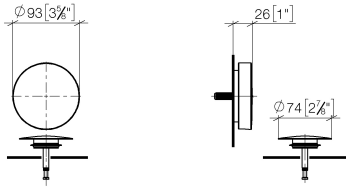

Pop-up waste and overflow - Matte Black

IMO

36 243 970

- drain Ø 52mm
- Also suitable for king-size baths.**

Also suitable for king-size baths.

Fits: IMO, LULU, MADISON, MEM, TARA, CL.1, LISSÉ, VAIA, META, CYO

Required miscellaneous

- Pop-up waste and overflow -** 35 227 970 90
- bowden cable length 725 mm

36 243 970

mm [inches]

36 243 970

Spare parts list

No.	Item Number	Name	Quantity used	Delivery time
1	09 11 01 123-33	cover	1	30
2	90 20 97 061 00-33	handle	1	30
3	04 31 20 031 48-33	plug	1	30