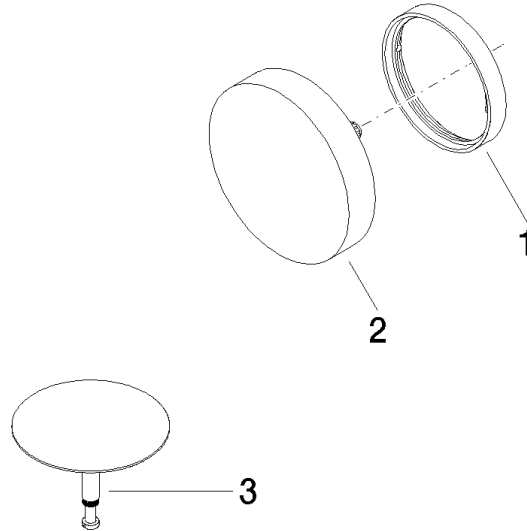

Pop-up waste and overflow - Matte Black

IMO

36 243 970

- drain Ø 52mm
- Also suitable for king-size baths.**

Also suitable for king-size baths.

Fits: IMO, LULU, MADISON, MEM, TARA, CL.1, LISSÉ, VAIA, META, CYO

Required miscellaneous

- Pop-up waste and overflow -** 35 227 970 90
- bowden cable length 725 mm

36 243 970

mm [inches]

36 243 970

Spare parts list

No.	Item Number	Name	Quantity used	Delivery time
1	09 11 01 123-33	cover	1	30
2	90 20 97 061 00-33	handle	1	30
3	04 31 20 031 48-33	plug	1	30