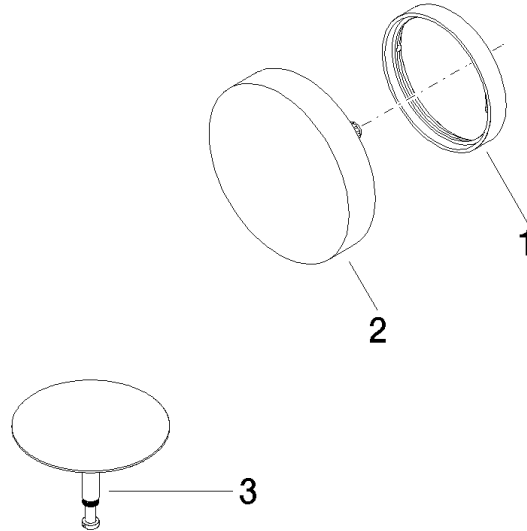

Pop-up waste and overflow - Brushed Bronze

IMO

36 243 970

- drain Ø 52mm

Also suitable for king-size baths.

Fits: IMO, LULU, MADISON, MEM, TARA,  
CL.1, LISSÉ, VAIA, META, CYO

	Brushed Bronze	36 243 970-42
	Chrome	36 243 970-00
	Brushed Platinum	36 243 970-06
	Platinum	36 243 970-08
	Durabrand (23kt Gold)	36 243 970-09
	Dark Chrome	36 243 970-19
	Light Gold	36 243 970-26
	Brushed Light Gold	36 243 970-27
	Brushed Durabrand (23kt Gold)	36 243 970-28
	Matte Black	36 243 970-33
	Brushed Champagne (22kt Gold)	36 243 970-46
	Champagne (22kt Gold)	36 243 970-47
	Brushed Chrome	36 243 970-93
	Brushed Dark Platinum	36 243 970-99

36 243 970

mm [inches]

36 243 970

Parts for other finishes can be found here: [Chrome](#)

### Spare parts list

No.	Item Number	Name	Quantity used	Delivery time
1	09 11 01 123-42	cover	1	60
2	90 20 97 061 00-42	handle	1	30
3	04 31 20 031 48-42	plug	1	-

Spare part can no longer be ordered, please order the replacement item