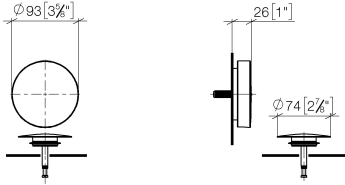

Pop-up waste and overflow - Brushed Bronze

IMO

36 243 970

- drain Ø 52mm

Also suitable for king-size baths.

Fits: IMO, LULU, MADISON, MEM, TARA,  
CL.1, LISSÉ, VAIA, META, CYO

	Brushed Bronze	36 243 970-42
	Chrome	36 243 970-00
	Brushed Platinum	36 243 970-06
	Platinum	36 243 970-08
	Durabrand (23kt Gold)	36 243 970-09
	Dark Chrome	36 243 970-19
	Light Gold	36 243 970-26
	Brushed Light Gold	36 243 970-27
	Brushed Durabrand (23kt Gold)	36 243 970-28
	Matte Black	36 243 970-33
	Brushed Champagne (22kt Gold)	36 243 970-46
	Champagne (22kt Gold)	36 243 970-47
	Brushed Chrome	36 243 970-93
	Brushed Dark Platinum	36 243 970-99

36 243 970

mm [inches]

36 243 970

Parts for other finishes can be found here: [Chrome](#)