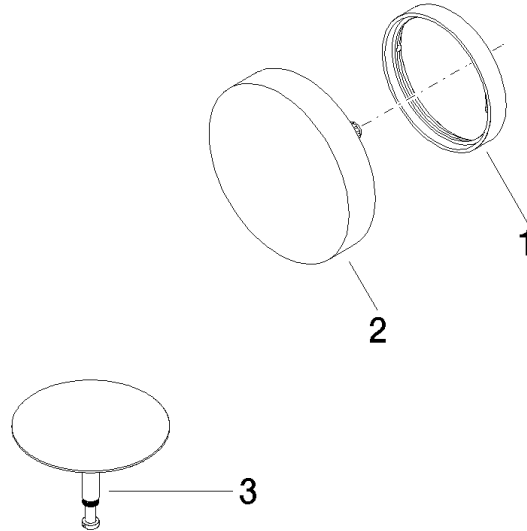

Pop-up waste and overflow - Brushed Champagne (22kt Gold)

IMO

36 243 970

- drain Ø 52mm
- Also suitable for king-size baths.**

Also suitable for king-size baths.

Fits: IMO, LULU, MADISON, MEM, TARA, CL.1, LISSÉ, VAIA, META, CYO

Required miscellaneous

Pop-up waste and overflow - 35 227 970 90
 •bowden cable length 725 mm

36 243 970

mm [inches]

36 243 970

Spare parts list

No.	Item Number	Name	Quantity used	Delivery time
1	09 11 01 123-46	cover	1	30
2	90 20 97 061 00-46	handle	1	30
3	04 31 20 031 48-46	plug	1	-