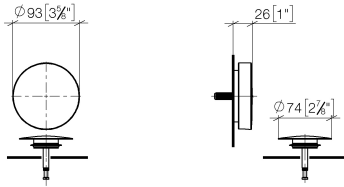

Pop-up waste and overflow - Brushed Champagne (22kt Gold)

IMO

36 243 970

- drain Ø 52mm
- Also suitable for king-size baths.**

Also suitable for king-size baths.

Fits: IMO, LULU, MADISON, MEM, TARA, CL.1, LISSÉ, VAIA, META, CYO

Required miscellaneous

Pop-up waste and overflow - 35 227 970 90
 •bowden cable length 725 mm

36 243 970

mm [inches]

36 243 970

Spare parts list

No.	Item Number	Name	Quantity used	Delivery time
1	09 11 01 123-46	cover	1	30
2	90 20 97 061 00-46	handle	1	30
3	04 31 20 031 48-46	plug	1	-