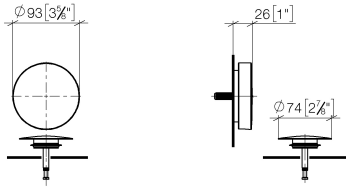

Pop-up waste and overflow - Champagne (22kt Gold)

IMO

36 243 970

- drain Ø 52mm
- Also suitable for king-size baths.**

Also suitable for king-size baths.

Fits: IMO, LULU, MADISON, MEM, TARA, CL.1, LISSÉ, VAIA, META, CYO

Required miscellaneous

- Pop-up waste and overflow -** 35 227 970 90
- bowden cable length 725 mm

36 243 970

mm [inches]

36 243 970

Spare parts list

No.	Item Number	Name	Quantity used	Delivery time
1	09 11 01 123-47	cover	1	60
2	90 20 97 061 00-47	handle	1	30
3	04 31 20 031 48-47	plug	1	30