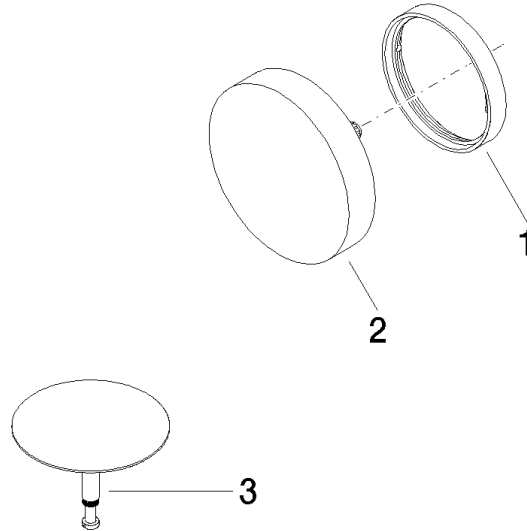

Required miscellaneous

- Pop-up waste and overflow -** 35 227 970 90
- bowden cable length 725 mm

36 243 970

mm [inches]

36 243 970

Spare parts list

No.	Item Number	Name	Quantity used	Delivery time
1	09 11 01 123-47	cover	1	60
2	90 20 97 061 00-47	handle	1	30
3	04 31 20 031 48-47	plug	1	30