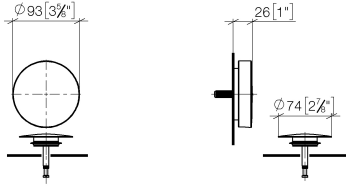

Pop-up waste and overflow - Brushed Chrome

IMO

36 243 970

- drain Ø 52mm
- Also suitable for king-size baths.**

Also suitable for king-size baths.

Fits: IMO, LULU, MADISON, MEM, TARA, CL.1, LISSÉ, VAIA, META, CYO

Required miscellaneous

- Pop-up waste and overflow -** 35 227 970 90
- bowden cable length 725 mm

36 243 970

mm [inches]

36 243 970

Spare parts list

No.	Item Number	Name	Quantity used	Delivery time
1	09 11 01 123-93	cover	1	20
2	90 20 97 061 00-93	handle	1	20
3	04 31 20 031 48-93	plug	1	60