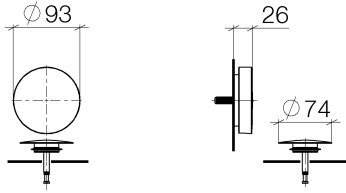

**Required miscellaneous**

**Vacuum breaker -**  
•3/4" connection

35 150 970 90

**Required miscellaneous**

**Bath spout with pop-up waste and overflow -**  
•bowden cable length 725 mm

35 248 970 90

36 247 970